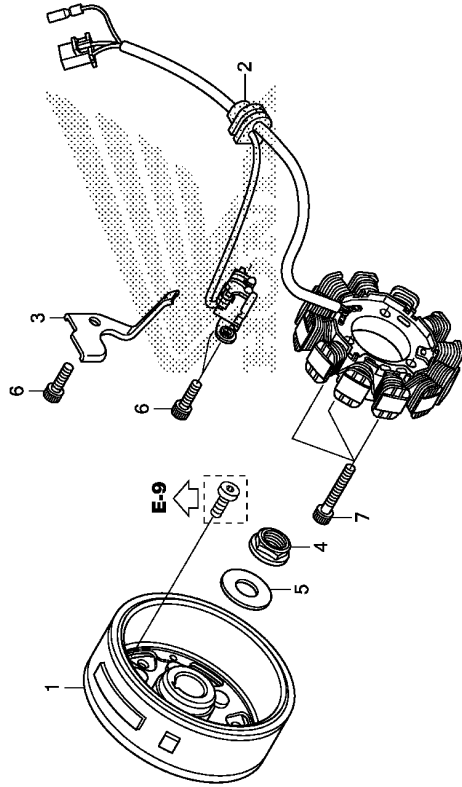

Ref. No.	L.O.N.	(Relative ref. Number)	F.R.T.
		Description	
1	613105	ROTOR OR FLYWHEEL	0.6
2	6131A3	STATOR	0.6

KRHRE1100

Ref. No.	Part No.	Description	Reqd. QTY	Serial No.	Parts catalogue code
1	31110-KRH-A01	FLYWHEEL COMP.	1		
2	31120-KRH-781	STATOR COMP.	1		
3	32111-KSP-910	CLAMPER, A.C.C. GENERATOR CORD	1		
4	90201-KRM-840	NUT, FLANGE, 14MM	1		
5	90501-KPT-A00	WASHER, 14, 1X29X2.8	1		
6	96600-06016-00	BOLT, SOCKET, 6X16	3		
7	96600-06022-00	BOLT, SOCKET, 6X22	3		