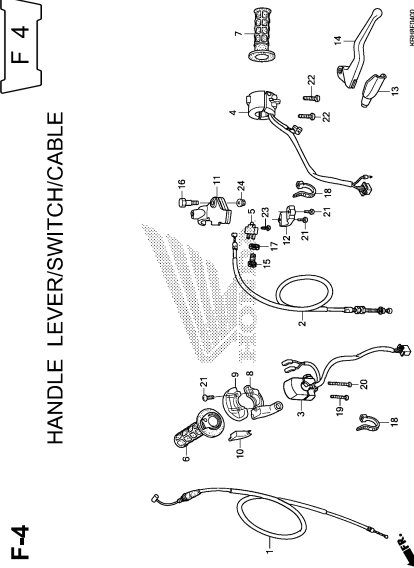

FRAME GROUP

C 5

F-1

HEADLIGHT

F-2

METER

F-3

MIRROR

F-4

HANDLE LEVER/SWITCH/CABLE

F-5

FRONT BRAKE MASTER CYLINDER

F-7

HANDLE PIPE/TOP BRIDGE

F-9

STEERING STEM

F-10

FRONT FENDER

F-11

FRONT FORK