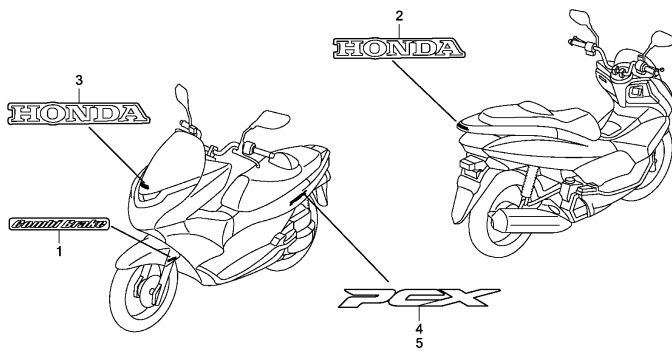

F-48

MARK

H 6

KWN3F4800

Ref. L.O.N. (Relative ref. Number) F.R.T.  
No. Description

NO INFORMATION .....

Ref. No.	Part No.	Description	Reqd. QTY		Serial No.	Parts catalogue code
			WW125EX2	A		
1	61105-KVB-920ZA	MARK (COMBI BRAKE) *TYPE1*	1			
2	87110-KWN-900ZA	MARK, HONDA (65MM) *TYPE1*	1			
	87110-KWN-900ZB	*TYPE2*	1			
	87110-KWN-900ZD	*TYPE4*	1			
3	87120-KWN-900ZA	MARK, HONDA (75MM) *TYPE1*	1			
4	87135-KWN-900	EMBLEM, R. BODY COVER	1			
5	87140-KWN-900	EMBLEM, L. BODY COVER	1			