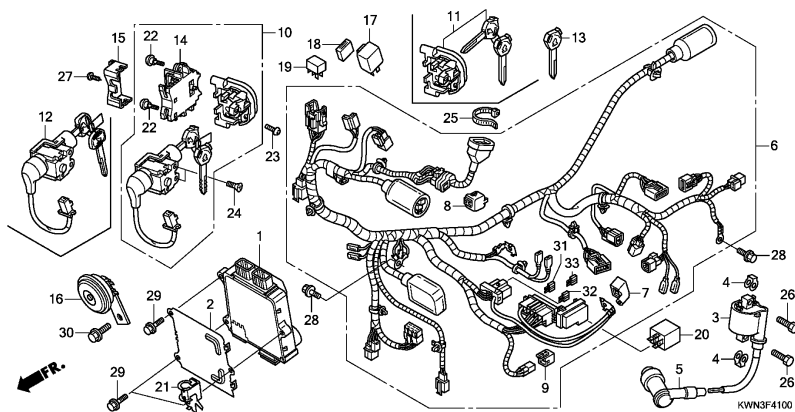

F-41

WIRE HARNESS

H 1

Ref. No.	Part No.	Description	Reqd. QTY		Serial No.	Parts catalogue code
			WW125EX2	A		
21	43456-KWN-900	CLAMPER A, RR. BRAKE CABLE	..	1		
22	90101-MT4-000	SCREW, SCREEN SETTING	2		
23	90106-KPH-690	BOLT, SOCKET, 6X10	1		
24	90164-D28-000	SCREW, U-LOCK FLAT, 6X12	2		
25	90652-KT1-771	BAND, WIRE (BLACK)	1		
26	92101-06020-4J	BOLT, HEX., 6X20	2		
27	93901-24320	SCREW, TAPPING, 4X12	1		
28	95701-06012-00	BOLT, FLANGE, 6X12	2		
29	95701-06016-00	BOLT, FLANGE, 6X16	3		
30	95701-08012-00	BOLT, FLANGE, 8X12	1		
31	98200-41000	FUSE, MINI (10A)	5		
32	98200-41500	FUSE, MINI (15A)	2		
33	98200-43000	FUSE, MINI (30A)	2		