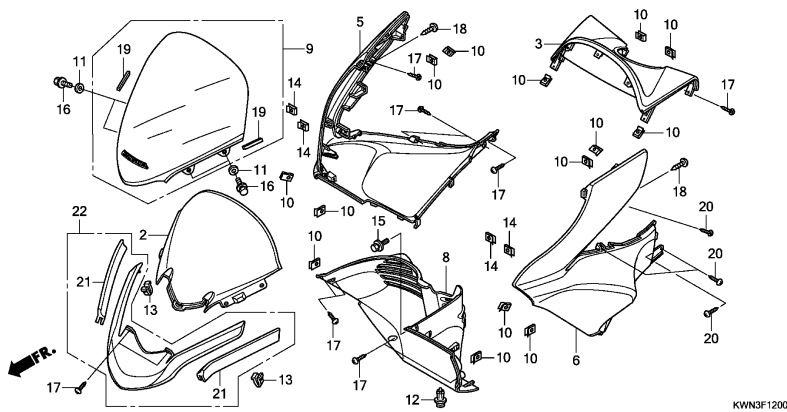

F-12

FRONT COVER

F12

KWN3F1200

Ref. No.	Part No.	Description	Reqd. QTY		Serial No.	Parts catalogue code
			WW125EX2	A		
15	93404-06012-07	BOLT-WASHER, 6X12	1			
16	93414-06012-07	BOLT-WASHER, 6X12	4			
17	93903-34480	SCREW, TAPPING, 4X16	14			
18	93903-35380	SCREW, TAPPING, 5X16	2			
19	80109-KWN-700	SPONGE, RUBBER	2			
20	93903-34410	SCREW, TAPPING, 4X16	4			
21	64105-KWN-640	MOLDING, WINDSCREEN	2			
22	64300-KWN-640ZA	GRILLE ASSY., FR.				
	64300-KWN-640ZA	*NHA14M* SEAL SILVER METALLIC	1			
	64300-KWN-640ZB	*NHA35M* ASTEROID BLACK METALLIC	1			
	64300-KWN-640ZC	*NHA87P* PEARL HIMALAYAS WHITE	1			