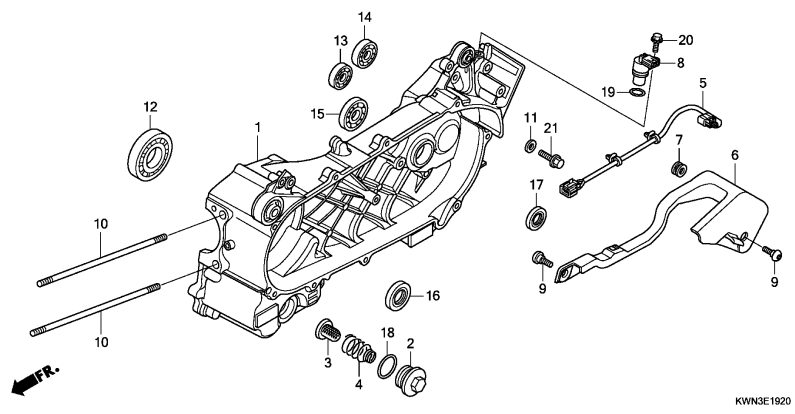

E-19-20

LEFT CRANKCASE

E 3

Ref. No.	L.O.N. (Relative ref. Number)	Description	F.R.T.
+16		INCLUDES: Engine removal and installation	
17	2101E7	OIL SEAL, DRIVESHAFT .....	1.2

2