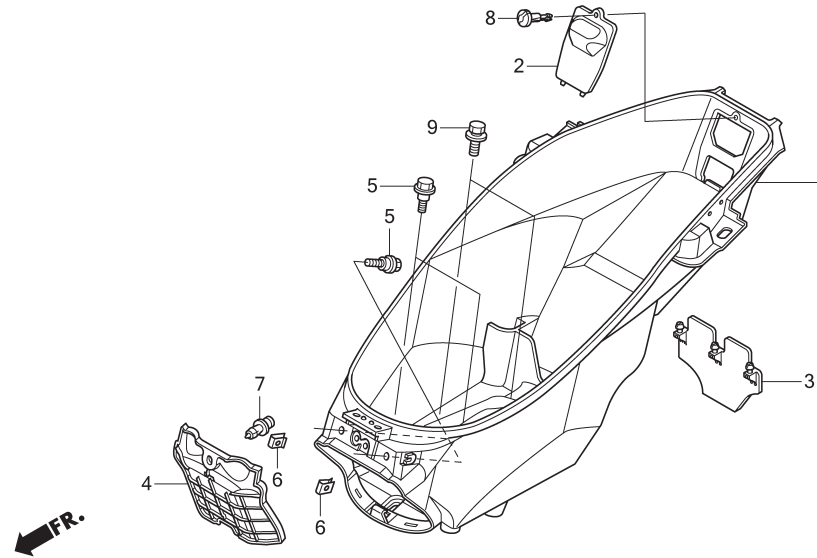

F - 16

Luggage Box

KWNVF1600

Ref No.	(Relative ref. Number) Description	F.R.T.	Ref No.	Part No.	Description	QTY	Notes
1	BOX, LUGGAGE	0,9	1	81250-KWN-900	BOX, LUGGAGE.....	1	
4	COVER, BATTERY	0,1	2	81253-KWN-900	LID, LUGGAGE BOX.....	1	
			3	81265-KWN-900	GUARD, RR. SPLASH.....	1	
			4	81290-KWN-900	COVER, BATTERY.....	1	
			5	90111-187-000	BOLT, FLANGE, 6MM.....	4	
			6	90302-SA4-003	NUT, SPRING, 4MM.....	2	
			7	90634-KPG-900	CLIP, BATTERY COVER.....	1	
			8	90683-GAZ-003	CLIP, TRIM.....	1	
			9	93404-0601200	BOLT-WASHER, 6X12.....	2	