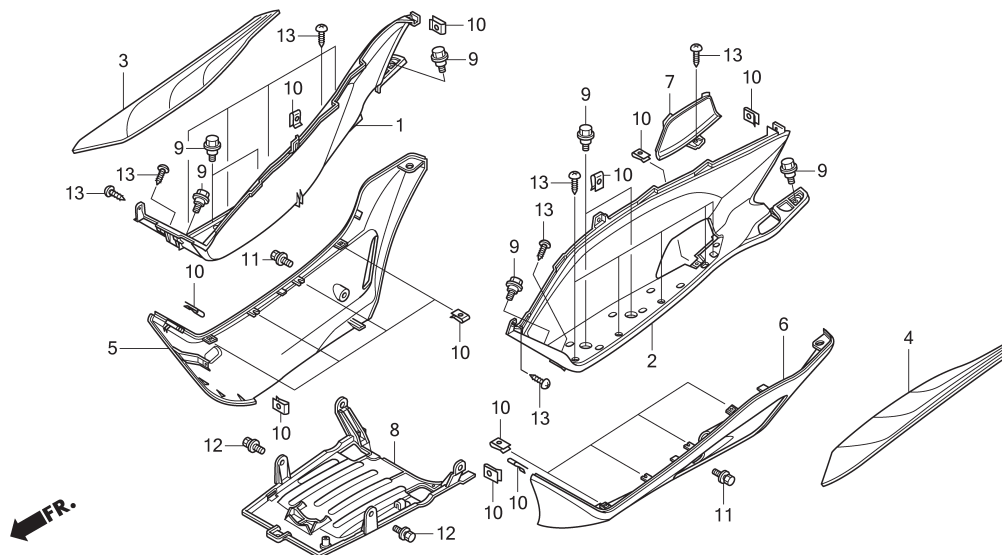

F - 14 Floor Panel

KWNVF1400

Ref No.	(Relative ref. Number) Description	F.R.T.	Ref No.	Part No.	Description	QTY	Notes
1	STEP, FLOOR :RIGHT	1,5	1	64311-KWN-900ZA	STEP, R. FLOOR		
2	STEP, FLOOR :LEFT	1,5			*YR286R*..... CASTAGNA BROWN R	1	
	STEP, FLOOR :BOTH	2,0	2	64321-KWN-900ZA	STEP, L. FLOOR		
3	MAT, FLOOR :RIGHT	0,1			*YR286R*..... CASTAGNA BROWN R	1	
4	MAT, FLOOR :LEFT	0,1	3	64325-KWN-900	MAT, R. FLOOR.....	1	
	MAT, FLOOR :BOTH	0,1	4	64326-KWN-900	MAT, L. FLOOR.....	1	
5	SKIRT, FLOOR :RIGHT	0,2	5	64431-KWN-900ZA	COVER, R. SIDE		
					NH-A35M ASTEROID BLACK METALLIC...	1	
6	SKIRT, FLOOR :LEFT	0,2		64431-KWN-900ZD	*NH-A14M* SEAL SILVER METALLIC.....	1	
	SKIRT, FLOOR :BOTH	0,4		64431-KWN-900ZE	*YR-301M* GLAMOUR GOLD METALLIC ...	1	
7	COVER, MAINTENANCE	0,1					
8	COVER, UNDER	0,4	6	64432-KWN-900ZA	COVER, L. SIDE		
					NH-A35M ASTEROID BLACK METALLIC...	1	
				64432-KWN-900ZD	*NH-A14M* SEAL SILVER METALLIC.....	1	
				64432-KWN-900ZE	*YR-301M* GLAMOUR GOLD METALLIC....	1	
			7	64434-KWN-900ZA	LID, PLUG MAINTENANCE		
					YR286R..... CASTAGNA BROWN R	1	
			8	64530-KWN-900	COVER, UNDER.....	1	
			9	90116-KVB-900	BOLT, FLANGE, 6MM.....	8	
			10	90302-SA4-003	NUT, SPRING, 4MM.....	17	
			11	93404-0601207	BOLT-WASHER, 6X12.....	2	
			12	93404-0601200	BOLT-WASHER, 6X12.....	2	
			13	93903-34480	SCREW, TAPPING, 4X16.....	15	