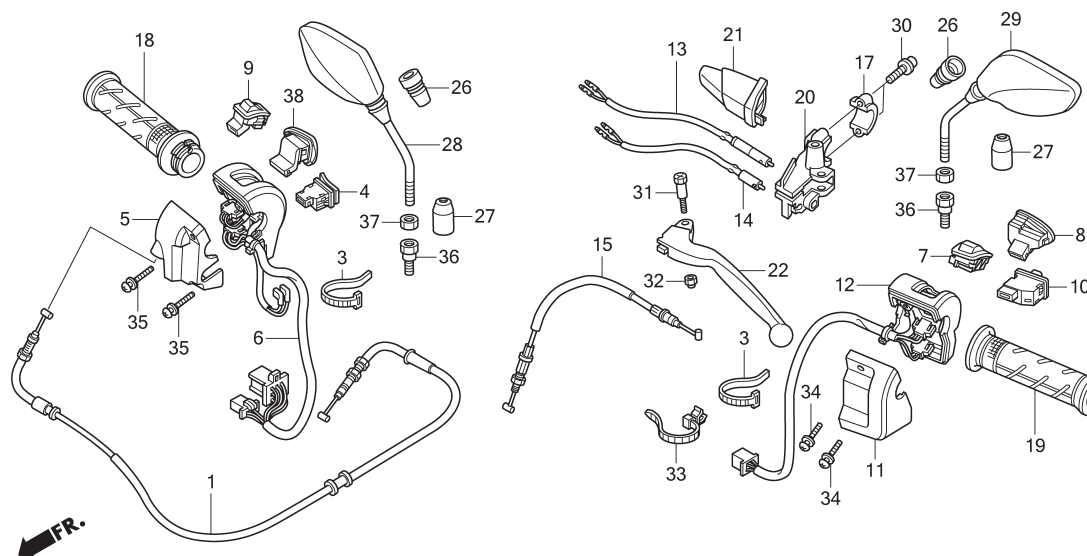

F - 4 Handle Lever/ Switch/ Cable

KWNVF0400

Ref No.	(Relative ref. Number) Description	F.R.T.	Ref No.	Part No.	Description	QTY	Notes
1	CABLE, THROTTLE.....	1,1	1	17910-KWN-901	CABLE COMP., THROTTLE.....	1	
4	SWITCH, STARTER.....	0,3	3	32161-404-000	BAND B1, WIRE.....	2	
6	HOUSING, STARTER SWITCH	1,0	4	35160-KWW-711	SWITCH UNIT, STARTER.....	1	
7	SWITCH, DIMMER	0,3	5	35162-KWN-901	HOUSING, STARTER SWITCH RR.....	1	
8	SWITCH, HORN	0,3	6	35165-KWN-881	HOUSING COMP., STARTER SWITCH.....	1	
9	SWITCH, IDLE	0,3	7	35170-KWW-602	SWITCH UNIT, DIMMER.....	1	
10	SWITCH, WINKER	0,3	8	35180-KWW-601	SWITCH UNIT, HORN.....	1	
12	HOUSING, WINKER SWITCH	1,0	9	35190-KWN-901	SWITCH UNIT, IDLE.....	1	
13	SWITCH, LEFT START	0,9	10	35200-KWW-601	SWITCH UNIT, WINKER.....	1	
14	SWITCH, REAR STOP :LEVER SIDE..	0,9	11	35202-KWN-901	HOUSING, WINKER SWITCH RR.....	1	
	SWITCH, STOP :BOTH	1,0	12	35205-KWN-901	HOUSING COMP., WINKER SWITCH.....	1	
15	CABLE, REAR BRAKE FIRST	0,5	13	35340-KWN-931	SWITCH ASSY., STARTER.....	1	
18	GRIP, THROTTLE	0,2	14	35345-KWN-901	SWITCH ASSY., RR. STOP.....	1	
19	GRIP, HANDLE :LEFT	0,1	15	43440-KWN-931	CABLE COMP., RR. BRAKE FIRST.....	1	
20	BRACKET, HANDLE LEVER :LEFT	1,0	17	45517-166-006	HOLDER, MASTER CYLINDER.....	1	
22	LEVER, HANDLE :LEFT.....	0,1	18	53140-KWN-900	GRIP COMP., THROTTLE.....	1	
	LEVER, HANDLE :BOTH	0,2	19	53166-KWN-900	GRIP, L. HANDLE.....	1	
38	SWITCH, LIGHTING	0,3	20	53172-KWN-930	BRACKET, L. HANDLE LEVER.....	1	
			21	53177-KWN-900	BOOT, L. LEVER.....	1	
			22	53178-KWN-930	LEVER, L. STEERING HANDLE.....	1	
			26	88114-KWN-900	BOOT, MIRROR.....	2	
			27	88115-KWN-900	CAP, LOCK NUT.....	2	
			28	88210-KWN-900	MIRROR COMP., R.....	1	
			29	88220-KWN-900	MIRROR COMP., L.....	1	
			30	90101-KWN-900	BOLT, FLANGE SOCKET, 6X22.....	2	