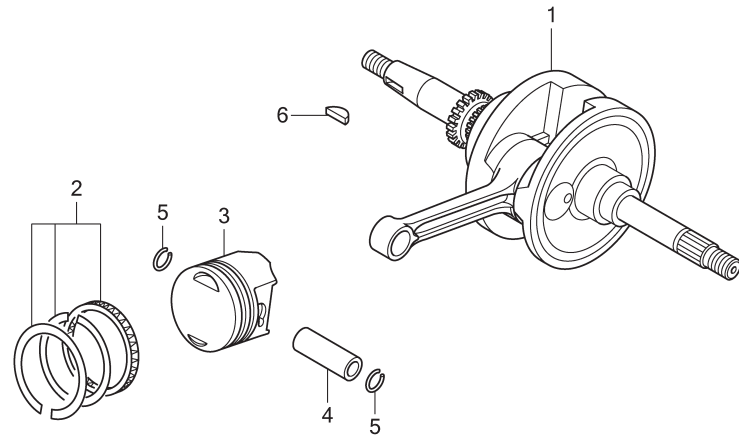

**E - 20**  
**Crankshaft/Piston**

KWNVE2000

Ref No.	(Relative ref. Number) Description	F.R.T.	Ref No.	Part No.	Description	QTY	Notes
1	CRANKSHAFT .....	6,0	1	13000-KWN-900	CRANKSHAFT COMP.....	1	
	.TERMASUK: Pelepasan dan pemasangan mesin		2	13011-KWN-900	RING SET, PISTON(STD) .....	1	
				13021-KWN-900	RING SET, PISTON(0.25).....	(1)	
				13031-KWN-900	RING SET, PISTON(0.50).....	(1)	
				13041-KWN-900	RING SET, PISTON(0.75).....	(1)	
				13051-KWN-900	RING SET, PISTON(1.00).....	(1)	
3	(2,4,5) RING, PISTON AND/OR PISTON.....	4,8	3	13101-KWN-901	PISTON(STD).....	1	
				13102-KWN-902	PISTON(0.25).....	(1)	
				13103-KWN-902	PISTON(0.50).....	(1)	
				13104-KWN-902	PISTON(0.75).....	(1)	
				13105-KWN-902	PISTON(1.00).....	(1)	
			4	13111-KWN-900	PIN, PISTON.....	1	
			5	13115-GN5-910	CLIP, PISTON PIN, 13MM.....	2	
			6	90741-003-010	KEY, WOODRUFF, 4MM.....	1	