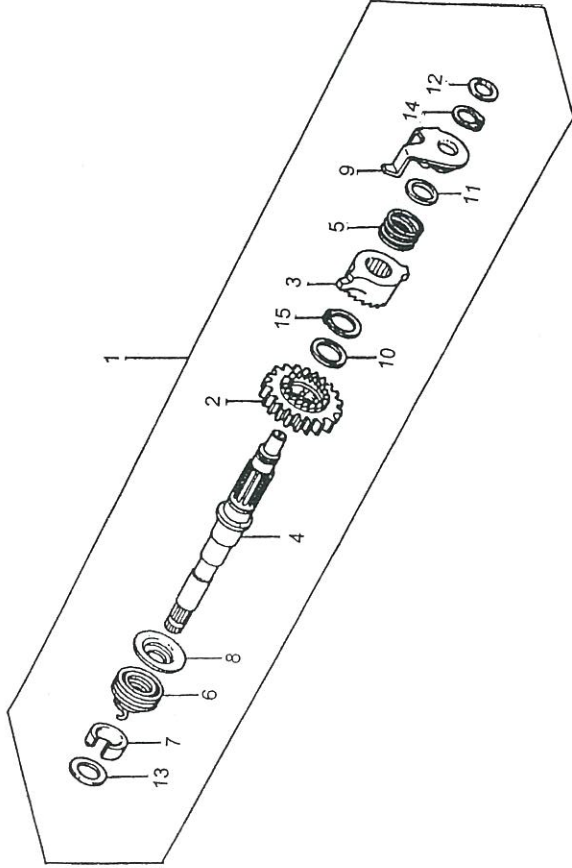

E - 10

KICK STARTER

Service item	F.R.T.
SPINDLE, KICK STARTER	*3.7
(INC. RELATIVE PART)	

REF. NO.	PART NO.	DESCRIPTION	REQ'D. NO.		DESCRIPTION	REQ'D. NO.	
			OLD	NEW		OLD	NEW
1	28200-397-325	STARTER ASSY KICK	1				
2	28220-397-305	PINION KICK STARTER	1				
3	28221-397-020	RACHET KICK STARTER	1				
4	28251-KE2-941	SPINDLE KICK STARTER	1				
5	28253-KA2-000	SPRING KICK STARTER RACHET	1				
6	28261-397-000	SPRING KICK STARTER	1				
7	28262-397-000	COLLAR KICK SPINDLE	1				
8	28263-397-000	RETAINER, STARTER SPRING	1				
9	28270-397-020	PLATE COMP. RACHET GUIDE	1				
10	90453-107-000	WASHER THRUST, 20MM	1				
11	90453-235-000	WASHER THRUST, 16MM	1				
12	90459-107-000	WASHER THRUST, 12MM	1				
13	90462-107-000	WASHER THRUST 16MM	1				
14	94510-16000	CIRCLIP EXTERNAL, 16	1				
15	94510-20000	CIRCLIP EXTERNAL, 20	1				