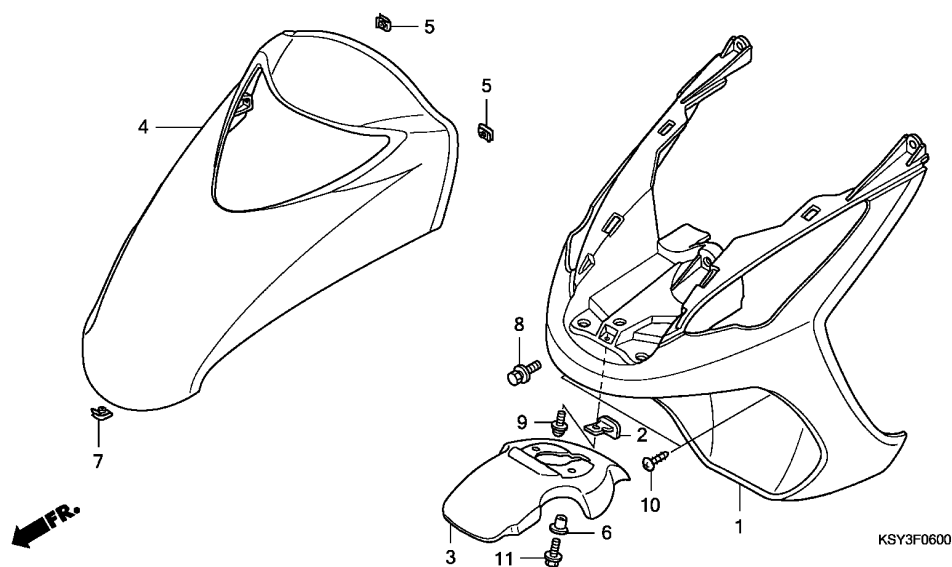

F-6

FRONT COVER

F 8

Ref. No.	L.O.N.	(Relative ref. Number) Description	F.R.T.
1	413130	COVER, FRONT LOWER	1.2
3	4131N3	FENDER, INNER :FRONT	0.2
4	4111E3	COVER, FRONT	0.3

3

Ref. No.	Part No.	Description	Reqd. QTY	Serial No.	Parts catalogue code
			SC125SH 6 9		
1	61100-KSY-900ZA	COVER, FR. LOWER	1	-	
		NH372R.....ROCHE GRAY	1	-	
	61100-KSY-900ZB	*NH491R*.....STROMBOLI GRAY	1	-	
	61100-KSY-900ZC	*NH439R*.....CLIFF GRAY	-	1	
	61100-KSY-900ZD	*NH1*.....BLACK	-	1	
2	61101-KSY-900	PLATE A, SPLASH GUARD	1	1	
3	61102-KSY-900	MUDGUARD, FR.	1	1	
4	64301-KSY-900ZA	COVER, FR.	1	-	
		B178M..SIRIUS BLUE METALLIC	1	-	
	64301-KSY-900ZB	*NHA05M*CLEAN SILVER METALLIC	1	-	
	64301-KSY-900ZC	*NHA06P*..PEARL PROCYON BLACK	1	1	
	64301-KSY-900ZD	*NH495P*...PEARL CANCER WHITE	1	-	
	64301-KSY-900ZE	*R283M*.....BAKE RED METALLIC	1	-	
	64301-KSY-900ZM	*NHA21M*...BOSS GRAY METALLIC	-	1	
	64301-KSY-900ZN	*R4C*.....CANDY RUBY RED	-	1	
5	90303-GCC-000	NUT, SPRING, 4MM	6	6	
6	90502-KCW-870	COLLAR, 6X14X8X5	2	2	
7	90677-KAN-T00	NUT, CLIP, 5MM	1	1	
8	93404-06012-08	BOLT-WASHER, 6X12	1	1	
9	93891-05016-08	SCREW-WASHER, 5X16	1	1	
10	93903-34380	SCREW, TAPPING, 4X12	2	2	
11	93904-25320	SCREW, TAPPING, 5X16	2	2	