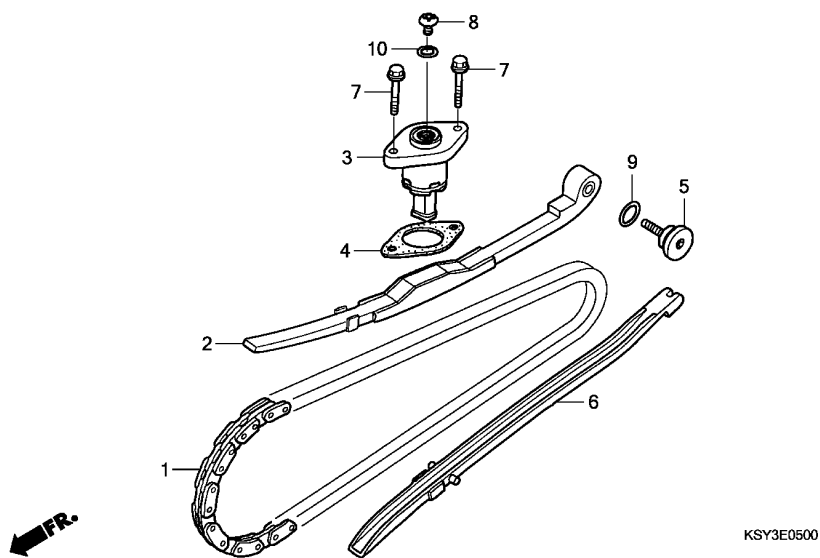

E-5

CAM CHAIN/TENSIONER

D 5

Ref. No.	L.O.N.	(Relative ref. Number) Description	F.R.T.
1	110140	CHAIN, CAM	3.3
2	111130	TENSIONER, CAM CHAIN	2.3
3		(4)	
	111133	LIFTER, TENSIONER	1.6
6	111139	GUIDE, CAM CHAIN	1.8

Ref. No.	Part No.	Description	Reqd. QTY		Serial No.	Parts catalogue code
			SC125SH			
			6	9		
1	14401-GFM-901	CHAIN, CAM (90L)	1	1		
2	14510-KSB-900	TENSIONER COMP., CAM CHAIN ..	1	1		
3	14520-KSY-900	LIFTER ASSY., TENSIONER	1	1		
4	14523-KRW-910	GASKET, TENSIONER LIFTER	1	1		
5	14531-KSB-900	PIVOT, CAM CHAIN TENSIONER ..	1	1		
6	14610-KRW-900	GUIDE COMP., CAM CHAIN	1	1		
7	90004-GHB-660	BOLT, FLANGE, 6X22(NSHF)	2	2		
8	90005-KW1-900	SCREW, PAN, 6X6	1	1		
9	91301-HM5-630	O-RING, 15.2X1.5	1	1		
10	91306-MG3-000	O-RING, 1.5X9.5	1	1		