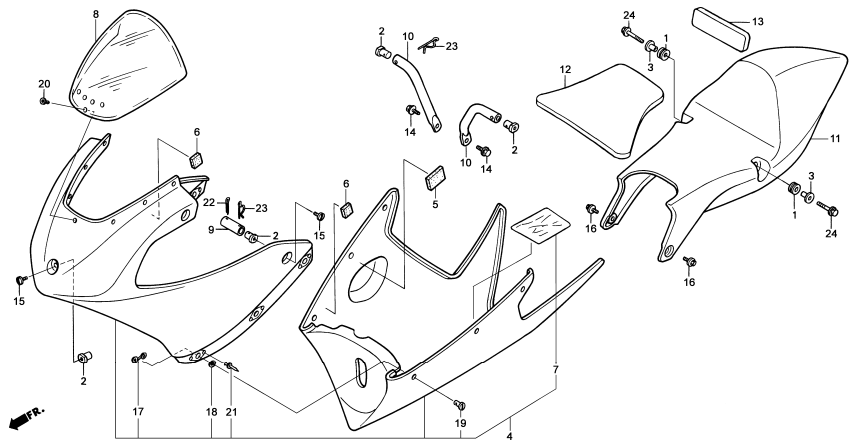

Block No.

F-17-1
COWL

2004 RS125R

Ref. No.	Part No.	Description	Reqd. No. '03 '04	Remarks
1	33712-KC5-003	GROMMET, TAILLIGHT MOUNT.....	2	
• 2	50803-NF4-610	NUT, COWL STAY	5	
3	61104-KA4-700	COLLAR, FENDER MOUNT.....	2	
• 4	64100-NX4-861	COWLING, FRONT.....	1	
• 5	64107-NX4-860	MAT, COWL A.....	1	
• 6	64108-NX4-860	MAT, COWL B.....	3	
• 7	64109-NF5-750	SEAT, HEAT PROOF	1	
• 8	64200-NX4-860	SCREEN	1	
• 9	64210-NX4-000	STAY, FRONT COWL SIDE.....	2	
• 10	64240-NX4-860	STAY, FRONT COWL UP.....	2	
• 11	77210-NX4-860	COWL, SEAT	1	
• 12	77220-NX4-000	RUBBER, SEAT	1	
• 13	77221-NF5-760	RUBBER, SEAT BACK.....	1	
14	90004-GHB-620	BOLT, FLANGE, NSHF, 6X14.....	2	
• 15	90106-NF4-770	BOLT, COWL SET, 6X13.....	5	
16	90108-GK1-000	BOLT, FLANGE, SH, 6X12	2	
• 17	90653-NC8-000	SPRING, FASTENER, 35	6	
• 18	90654-NC8-000	GROMMET, FASTENER	6	
• 19	90655-NC8-000	STUD, FASTENER, 35.....	6	
• 20	90656-NX4-000	RIVET, 4X7.....	7	