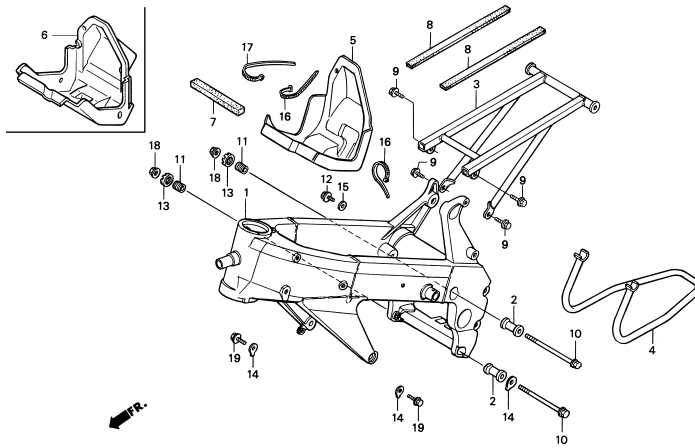

Block No.

**F-15**

**FRAME BODY / STAND /  
CARBURETOR BOX**

2003 RS125R  
2004 RS125R

Ref. No.	Part No.	Description	Reqd. No. '03 '04	Remarks
• 1	50100-NX4-710	FRAME BODY COMP.....	1 1	
• 2	50180-NX4-000	COLLAR, ENGINE MOUNT .....	2 2	
• 3	50240-NX4-000	RAIL COMP., SEAT .....	1 1	
• 4	50500-NX4-000	STAND, MAIN .....	1 1	
• 5	64110-NX4-000	BOX, CARBURETOR .....	1 -	
• 6	64110-NX4-860	BOX, CARBURETOR .....	1 1	
7	64231-MZ7-300	SEAL LOWER, HEADLIGHT.....	1 1	
• 8	77105-NX4-000	RUBBER, SEAT RAIL .....	2 2	
9	90004-GHB-620	BOLT, FLANGE, NSHF 6X14.....	4 4	
10	90102-GW2-000	BOLT, FLANGE, 10X183 .....	2 2	
• 11	90124-NX4-000	BOLT, ENGINE MOUNT ADJUST 18X34.5 .....	2 2	
• 12	90134-ND5-000	BOLT, FLANGE, 6X10 .....	1 1	
• 13	90301-NX4-000	NUT, LOCK, M18X1.5 .....	2 2	
• 14	90510-NX4-000	SHIM, ENGINE MOUNT 0.2 .....	N N	
•	90511-NX4-000	SHIM, ENGINE MOUNT 0.6 .....	N N	
•	90512-NX4-000	SHIM, ENGINE MOUNT 1.0 .....	N N	
•	90513-NX4-000	SHIM, ENGINE MOUNT 1.5 .....	N N	
15	90543-273-000	PACKING, FRONT FORK DRAIN .....	1 1	
• 16	90651-NC8-000	TIE-WRAP, 3,6X281 .....	2 2	
17	91058-MG9-681	BAND, SELF LOCK .....	1 1	