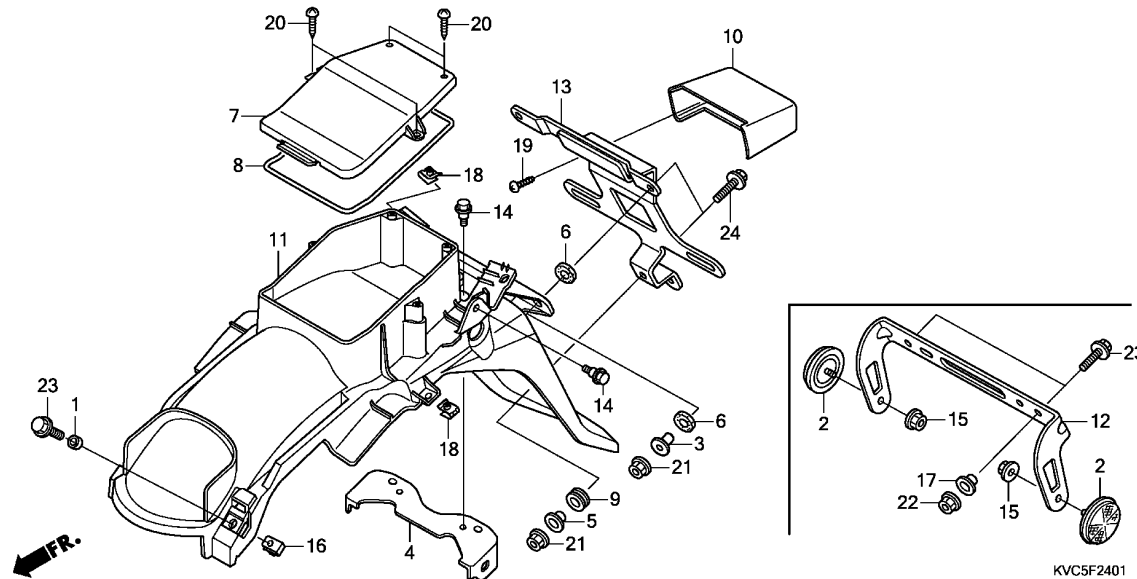

F-24-1

REAR FENDER(GLH125SH)

L15

Ref. No.	L.O.N.	(Relative ref. Number) Description	F.R.T.
11	413102	FENDER, REAR	0.4

KVC5F2401

Ref. No.	Part No.	Description	Reqd. QTY				Serial No.	Parts catalogue code
			GLH125	1/2SH	1/2/3SH	1/2SH SH		
			7	8	A	C		
1	17223-KVX-600	COLLAR, AIR CLEANER	-	-	-	2		
2	33741-HB9-641	REFLECTOR, RR. REFLEX	-	-	-	2	-----	2CL,CL
3	38117-KFE-701	COLLAR, HORN SETTING	-	-	-	2	-----	2TU,2U
4	50186-KPN-A00	STAY, RR. WINKER	-	-	-	1	-----	2AG,2CL,2LA,2PE,3AG,3LA,4AG,4LA,AG,CL,LA,PE
	50186-KVC-A40	-	-	-	1	-----	2TU,2U
5	61103-KZG-900	COLLAR A, FR. FENDER	-	-	-	1	-----	2TU,2U
6	61106-KW6-840	RUBBER B, MOUNTING	-	-	-	4	-----	2TU,2U
7	77210-KPN-A00	COVER, SEAT BOX	-	-	-	1		
8	77211-KPN-A00	SEAL, SEAT BOX	-	-	-	1		
9	77228-GBG-850	RUBBER, SEAT LOCK	-	-	-	1	-----	2TU,2U
10	80201-KVC-A40	BRACKET, LICENSE LIGHT	-	-	-	1	-----	2TU,2U
11	81100-KVC-760ZA	FENDER SET, RR.(WL)						
	TYPE1	-	-	-	1	-----	2AG,2CL,2LA,2PE,3AG,3LA,4AG,4LA,AG,CL,LA,PE
	81100-KVC-A40ZA	*TYPE1*	-	-	-	1	-----	2TU,2U
12	84700-KVC-A30	BRACKET, NUMBER PLATE	-	-	-	1	-----	2CL,CL
13	84700-KVC-A40	BRACKET, NUMBER PLATE	-	-	-	1	-----	2TU,2U
14	90111-162-000	BOLT, FLANGE, 6MM	-	-	-	4		
15	90301-088-660	NUT, SPECIAL, 6MM	-	-	-	2	-----	2CL,CL
16	90311-KSH-900	NUT, CLIP, 6MM	-	-	-	2		
17	90522-028-000	WASHER, CHAIN CASE SETTING ..	-	-	-	2	-----	2CL,CL
18	90677-KPN-A00	NUT, CLIP, 5MM	-	-	-	3		
19	93903-24410	SCREW, TAPPING, 4X16	-	-	-	2	-----	2TU,2U
20	93903-25320	SCREW, TAPPING, 5X16	-	-	-	4		
21	94050-06070	NUT, FLANGE, 6MM	-	-	-	3	-----	2TU,2U
22	94050-06080	NUT, FLANGE, 6MM	-	-	-	2	-----	2CL,CL