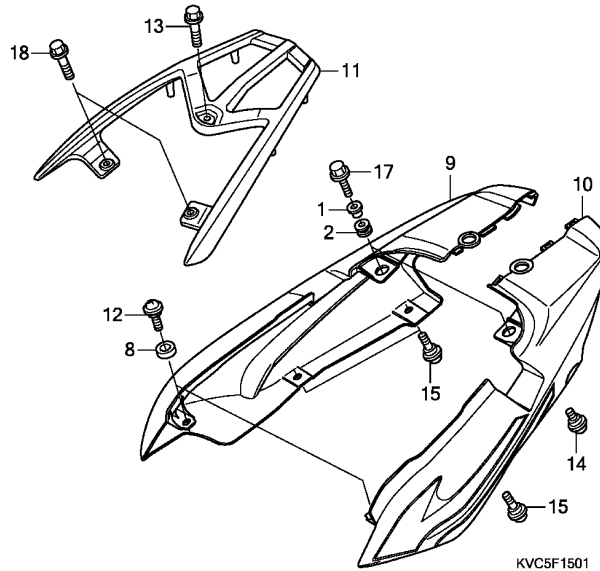

F-15-1

SEAT/REAR COWL(GLH125SH)

K 9

Ref. No.	L.O.N.	(Relative ref. Number) Description	F.R.T.
3	4131E4	SEAT :DOUBLE	0.1
9	4111X7	COWL, REAR :RIGHT	0.3
10	4111X6	COWL, REAR :LEFT	0.3
	4111X8	COWL, REAR :BOTH	0.3
11	4131F6	RAIL, GRAB :REAR	0.1

FR.

KVCSF1501

Ref. No.	Part No.	Description	Reqd. QTY				Serial No.	Parts catalogue code
			GLH125					
			1/2SH	1/2/3SH	1/2SH	SH		
			7	8	A	C		
1	61103-KEJ-660	COLLAR, FR. FENDER MOUNTING	-	-	-	2		
2	61104-KEJ-660	RUBBER, FR. FENDER MOUNTING	-	-	-	2		
3	77200-KPN-A00	SEAT COMP., DOUBLE	-	-	-	1		
4	77204-292-000	RUBBER, SEAT SETTING	-	-	-	4		
5	77205-286-000	RUBBER B, SEAT SETTING	-	-	-	4		
6	77206-KPN-A01	HOOK, R. SEAT	-	-	-	1		
7	77207-KPN-A01	HOOK, L. SEAT	-	-	-	1		
8	77213-KCJ-660	RUBBER, COWL SETTING	-	-	-	2	-----	4LA
9	77215-KVC-760ZA	COWL, R. SIDE *2TN098* PEARL PROCYON BLACK/ MAT BLACK (#15-#20)	-	-	-	1	-----	2AG,2LA,AG,LA
	77215-KVC-760ZG	*2TN721* FORCE SILVER METALLIC/MAT BLACK (#15-#20)	-	-	-	1	-----	2AG,2LA,AG,LA
	77216-KVC-760ZB	COWL SET, R. SIDE(WL) *2TN319* PURE RED/MAT BLACK (#15-#20)	-	-	-	1	-----	2CL,2PE,2TU,3AG,3LA,4AG,4LA,CL,PE
	77216-KVC-760ZC	*2TN855* GLINT WAVE BLUE METALLIC/ MAT BLACK (#15-#20)	-	-	-	1	-----	2CL,2PE,2TU,3AG,3LA,4AG,4LA,CL,PE
	77216-KVC-760ZE	*2TN877* PEARL CANCER WHITE/ MAT BLACK (#15-#20)	-	-	-	1	-----	2CL,2PE,2TU,3AG,3LA,4AG,4LA,CL,PE
	77216-KVC-760ZA	*2TN098* PEARL PROCYON BLACK/ MAT BLACK (#15-#20)	-	-	-	1	-----	2CL,2PE,2TU,CL,PE
	77216-KVC-A10ZA	*TYPE1*.....	-	-	-	1	-----	2CL,2PE,2TU,CL,PE