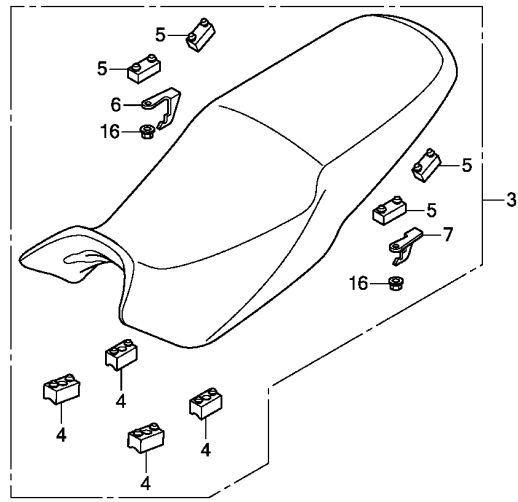

F-15-1

SEAT/REAR COWL(GLH125SH)

K 9

Ref. No.	L.O.N.	(Relative ref. Number) Description	F.R.T.
3	4131E4	SEAT :DOUBLE	0.1
9	4111X7	COWL, REAR :RIGHT	0.3
10	4111X6	COWL, REAR :LEFT	0.3
	4111X8	COWL, REAR :BOTH	0.3
11	4131F6	RAIL, GRAB :REAR	0.1

FR.

KVCSF1501

Ref. No.	Part No.	Description	Reqd. QTY				Serial No.	Parts catalogue code
			GLH125					
			1/2SH	1/2/3SH	1/2SH	SH		
			7	8	A	C		
1	61103-KEJ-660	COLLAR, FR. FENDER MOUNTING	-	-	-	2		
2	61104-KEJ-660	RUBBER, FR. FENDER MOUNTING	-	-	-	2		
3	77200-KPN-A00	SEAT COMP., DOUBLE	-	-	-	1		
4	77204-292-000	RUBBER, SEAT SETTING	-	-	-	4		
5	77205-286-000	RUBBER B, SEAT SETTING	-	-	-	4		
6	77206-KPN-A01	HOOK, R. SEAT	-	-	-	1		
7	77207-KPN-A01	HOOK, L. SEAT	-	-	-	1		
8	77213-KCJ-660	RUBBER, COWL SETTING	-	-	-	2	-----	4LA
9	77215-KVC-760ZA	COWL, R. SIDE *2TN098* PEARL PROCYON BLACK/ MAT BLACK (#15-#20)	-	-	-	1	-----	2AG,2LA,AG,LA
	77215-KVC-760ZG	*2TN721* FORCE SILVER METALLIC/MAT BLACK (#15-#20)	-	-	-	1	-----	2AG,2LA,AG,LA
	77216-KVC-760ZB	COWL SET, R. SIDE(WL) *2TN319* PURE RED/MAT BLACK (#15-#20)	-	-	-	1	-----	2CL,2PE,2TU,3AG,3LA,4AG,4LA,CL,PE
	77216-KVC-760ZC	*2TN855* GLINT WAVE BLUE METALLIC/ MAT BLACK (#15-#20)	-	-	-	1	-----	2CL,2PE,2TU,3AG,3LA,4AG,4LA,CL,PE
	77216-KVC-760ZE	*2TN877* PEARL CANCER WHITE/ MAT BLACK (#15-#20)	-	-	-	1	-----	2CL,2PE,2TU,3AG,3LA,4AG,4LA,CL,PE
	77216-KVC-760ZA	*2TN098* PEARL PROCYON BLACK/ MAT BLACK (#15-#20)	-	-	-	1	-----	2CL,2PE,2TU,CL,PE
	77216-KVC-A10ZA	*TYPE1*.....	-	-	-	1	-----	2CL,2PE,2TU,CL,PE