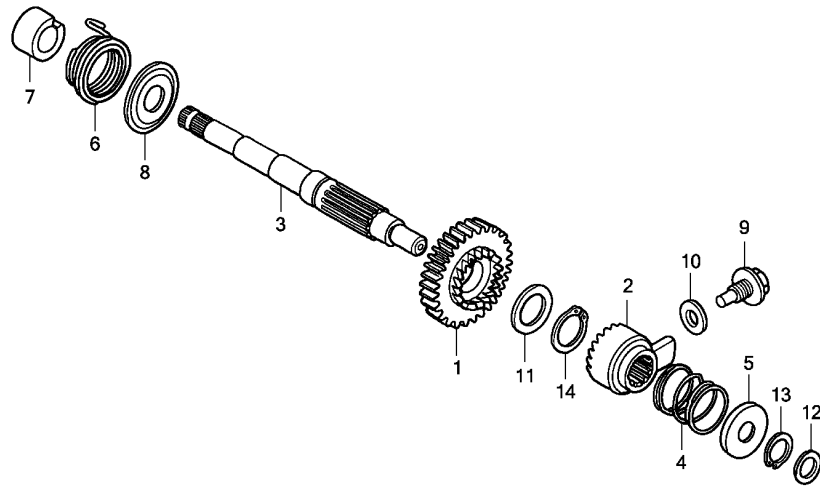

E-16

KICK STARTER SPINDLE

H 4

←FR.

KVC5E1600

Ref. No.	L.O.N.	(Relative ref. Number) Description	F.R.T.
3	1121A2	(1,2,8) SPINDLE, KICK STARTER ..... .INCLUDES: Engine removal and installation	4.5

Ref. No.	Part No.	Description	Reqd. QTY				Serial No.	Parts catalogue code
			GLH125 1/2SH	1/2/3SH	1/2SH	SH		
			7	8	A	C		
1	28211-KVC-900	PINION, KICK STARTER(29T) ...	1	1	1	-		
2	28221-KVC-900	RATCHET, KICK STARTER .....	1	1	1	-		
3	28251-KVC-900	SPINDLE, KICK STARTER .....	1	1	1	-		
4	28253-KVC-900	SPRING, KICK STARTER RATCHET	1	1	1	-		
5	28254-KVC-900	SEAT, RATCHET SPRING .....	1	1	1	-		
6	28261-KVC-900	SPRING, KICK STARTER .....	1	1	1	-		
7	28262-KVC-900	COLLAR, KICK SPINDLE .....	1	1	1	-		
8	28263-KVC-900	RETAINER, STARTER SPRING ....	1	1	1	-		
9	90004-437-000	BOLT, KICK RATCHET .....	1	1	1	-		
10	90401-KCJ-710	WASHER, 12MM .....	1	1	1	-		
11	90453-KVC-900	WASHER A, THRUST, 20MM .....	1	1	1	-		
12	90459-KVC-900	WASHER, THRUST, 12MM .....	1	1	1	-		
13	90608-KVC-900	CIRCLIP, EXTERNAL, 16MM .....	1	1	1	-		
14	90609-KVC-900	CIRCLIP, EXTERNAL, 20MM .....	1	1	1	-		