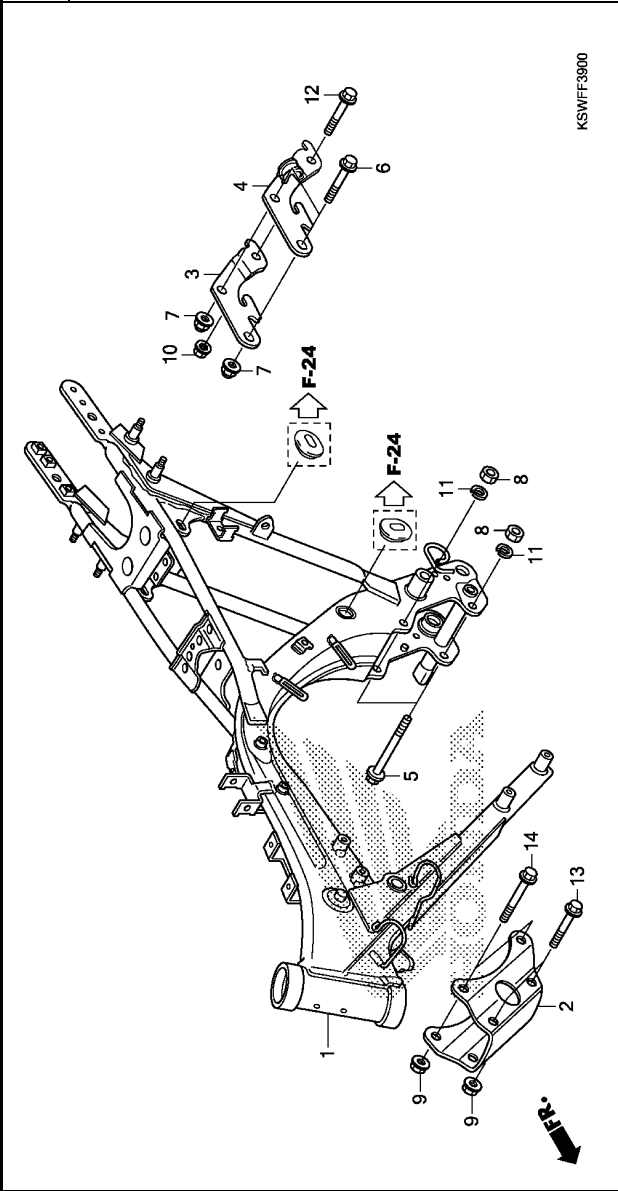

Ref. No.	L.O.N.	(Relative ref. Number)	Description	F.R.T.
1	410100	BODY, FRAME	5.1
- INCLUDES: Engine removal and installation				
2	4101N0	PLATE, FRONT ENGINE HANGER	0.2

Ref. No.	Part No.	Description	Reqd. QTY		Serial No.	Parts catalogue code
			CCG	F		
1	50100-KSM-G00	BODY COMP., FRAME	1			
2	50351-KCS-W20ZA	PLATE, FR. ENGINE HANGER *NH1*	1			
3	50353-KCS-W00	PLATE, R. ENGINE UPPER HANGER	1			
4	50354-KCS-W60	PLATE, L. ENGINE UPPER HANGER	1			
5	90019-399-010	BOLT, FLANGE, 10X110	2			
6	90127-KRF-B40	BOLT, SPECIAL FLANGE, 8X68	2			
7	90310-KPN-J00	NUT, FLANGE CAP, 8MM	2			
8	94001-10200-0S	NUT, HEX., 10MM	2			
9	94050-08000	NUT, FLANGE, 8MM	4			
10	94050-08080	NUT, FLANGE, 8MM	1			
11	94111-10000	WASHER, SPRING, 10MM	2			
12	95801-08065-00	BOLT, FLANGE, 8X65	1			
13	95801-08070-00	BOLT, FLANGE, 8X70	2			
14	95801-08090-00	BOLT, FLANGE, 8X90	2			