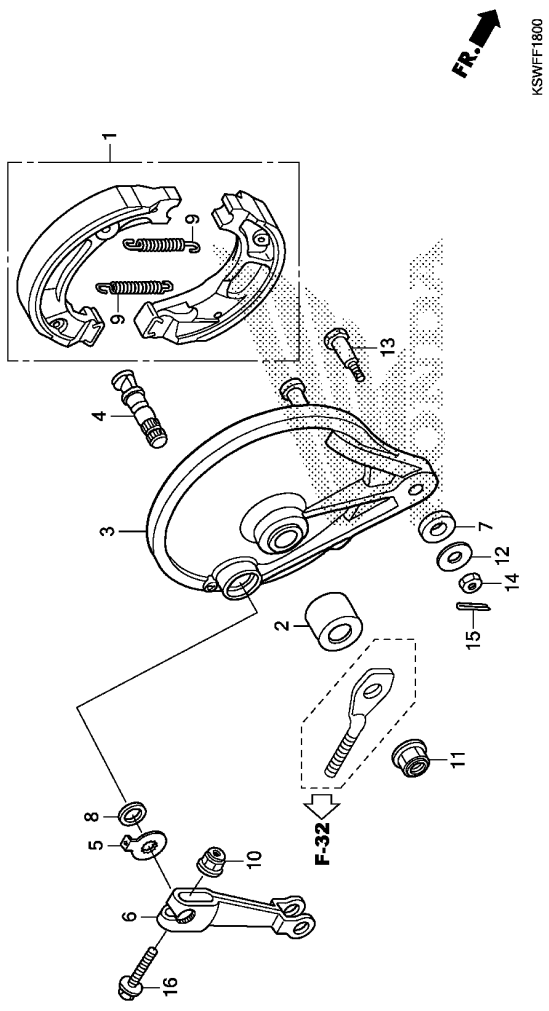

Ref. No.	L.O.N.	(Relative ref. Number) Description	F.R.T.
1	711140	SHOE(PAD) SET, BRAKE :REAR	0.4
3	7111A9	PANEL, REAR BRAKE	0.5
6	7111C4	ARM, BRAKE :REAR	0.1

Ref. No.	Part No.	Description	Reqd. QTY	Serial No.	Parts catalogue code
			CCG 125WH F		
1	06430-KSY-900	SHOE SET, BRAKE(JB)	1		
2	42313-074-010	COLLAR, RR. BRAKE PANEL SIDE	1		
3	43100-KCS-650	PANEL COMP., RR. BRAKE	1		
4	43141-400-010	CAM, RR. BRAKE	1		
5	43145-KC1-000	INDICATOR, RR. BRAKE	1		
6	43410-KCS-W20	ARM, RR. BRAKE	1		
7	43434-ME1-670	RUBBER, STOPPER ARM	1		
8	45134-250-000	DUST SEAL, BRAKE CAM	1		
9	45151-GCC-000	SPRING, BRAKE SHOE(JB) (BLACK)	2		
10	90302-KYA-601	NUT, FLANGE, 6MM(PT)	1		
11	90305-KCS-920	NUT, SPECIAL, 14MM	1		
12	90505-KEJ-900	WASHER, 8MM	1		
13	92811-10000	BOLT A, BRAKE STOPPER	1		
14	94001-08000-0S	NUT, HEX., 8MM	1		
15	94201-20150	PIN, SPLIT, 2.0X15	1		
16	95701-06035-00	BOLT, FLANGE, 6X35	1		