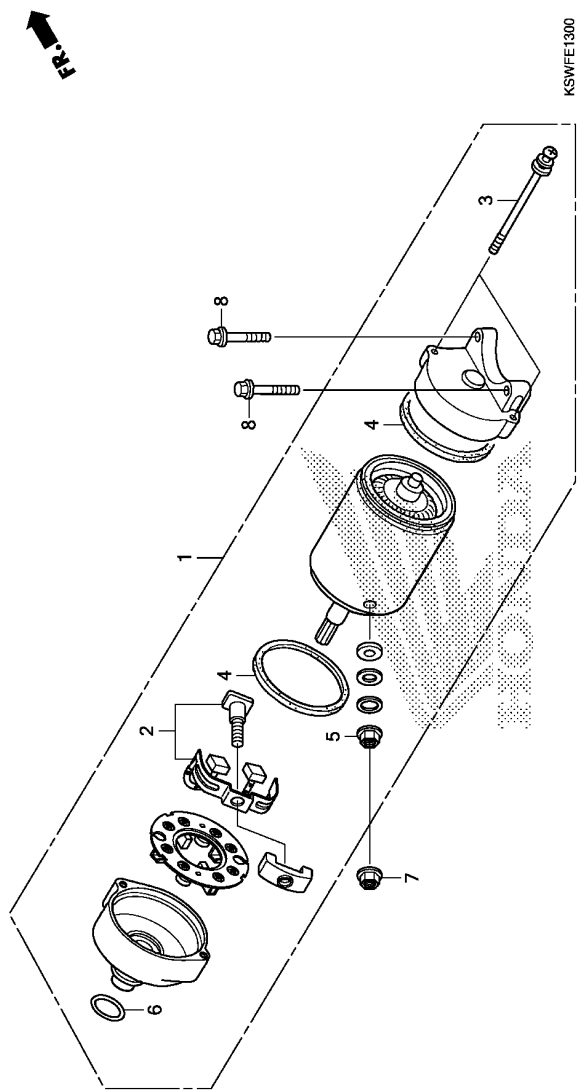

STARTING MOTOR

Ref. No.	L.O.N.	(Relative ref. Number)	Description	F.R.T.
1	612105	(6)	MOTOR, STARTING	0.2
2	6121A4		TERMINAL, BRUSH(STARTER)	0.4

Ref. No.	Part No.	Description	Reqd. QTY	Serial No.	Parts catalogue code
1	31200-KSW-G01	MOTOR ASSY., STARTING	1		
2	31201-KSW-G01	TERMINAL SET, BRUSH	1		
3	31205-KSW-G01	BOLT, SETTING	2		
4	31207-KSW-G01	RING	2		
5	90071-K28-910	NUT-WASHER, 6MM	1		
6	91309-KSW-G01	O RING, 24.4X3.1	1		
7	94050-06000	NUT, FLANGE, 6MM	1		
8	95701-06028-00	BOLT, FLANGE, 6X28	2		