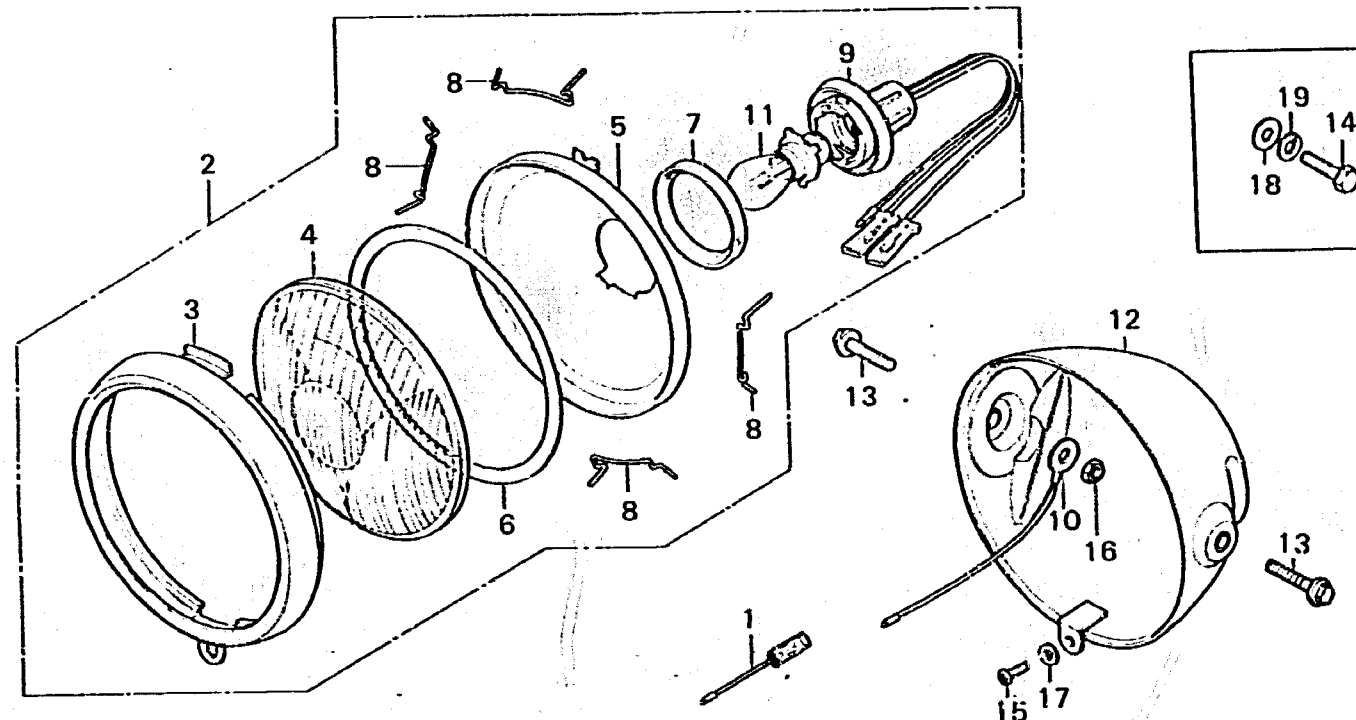

**E 4**

**F-2**

**Headlight**

B324-72

Service item	F.R.T.	Ref. No.	Part No.	Description	Reqd. No. CB125S2	Serial No.	Area code
HEAD LIGHT CASE	0.3	1	32102-107-000	SUB CORD, WINKER	1		
HEAD LIGHT LENS and its related parts.	0.2	2	33100-331-003	HEADLIGHT ASSY. (6V25/25W) (STANLEY)	1		
HEAD LIGHT ASSY./BULB	0.1	3	33101-229-003	RIM, HEADLIGHT (STANLEY)	1		
● HEAD LIGHT SOCKET		4	33103-070-000	LENS, HEADLIGHT	1		
		5	33104-070-000	REFLECTOR, HEADLIGHT	1		
		6	33105-070-000	PACKING, HEADLIGHT LENS	1		
		7	33109-567-003	PACKING, SOCKET (STANLEY)	1		
		8	33115-070-000	SPRING, HEADLIGHT	4		
		9	33130-229-013	SOCKET, HEADLIGHT (STANLEY)	1		
		10	33710-331-000	CORD, WINKER EARTH	1		
		11	34901-331-003	BULB, HEADLIGHT (6V 25/25W)	1		
		12	61301-331-010B	CASE, HEADLIGHT	1		
		13	90119-383-000	BOLT, FLANGE, 8X25	2	2040001	D1K, D1M, D3K, D3M D6K
		14	92000-08016-0B	BOLT, HEX., 8X16	2	2040000	D1K, D1M, D3K, D3M
		15	93500-05012-0A	SCREW, PAN, 3X12	1		
		16	94001-08000-05	NUT, HEX., 8MM	1		
		17	94101-05000	WASHER, PLAIN, 5MM	1		
		18	94101-08000	WASHER, PLAIN, 8MM	2	2040000	D1K, D1M, D3K, D3M
		19	94111-08000	WASHER, SPRING, 8MM	2	2040000	D1K, D1M, D3K, D3M