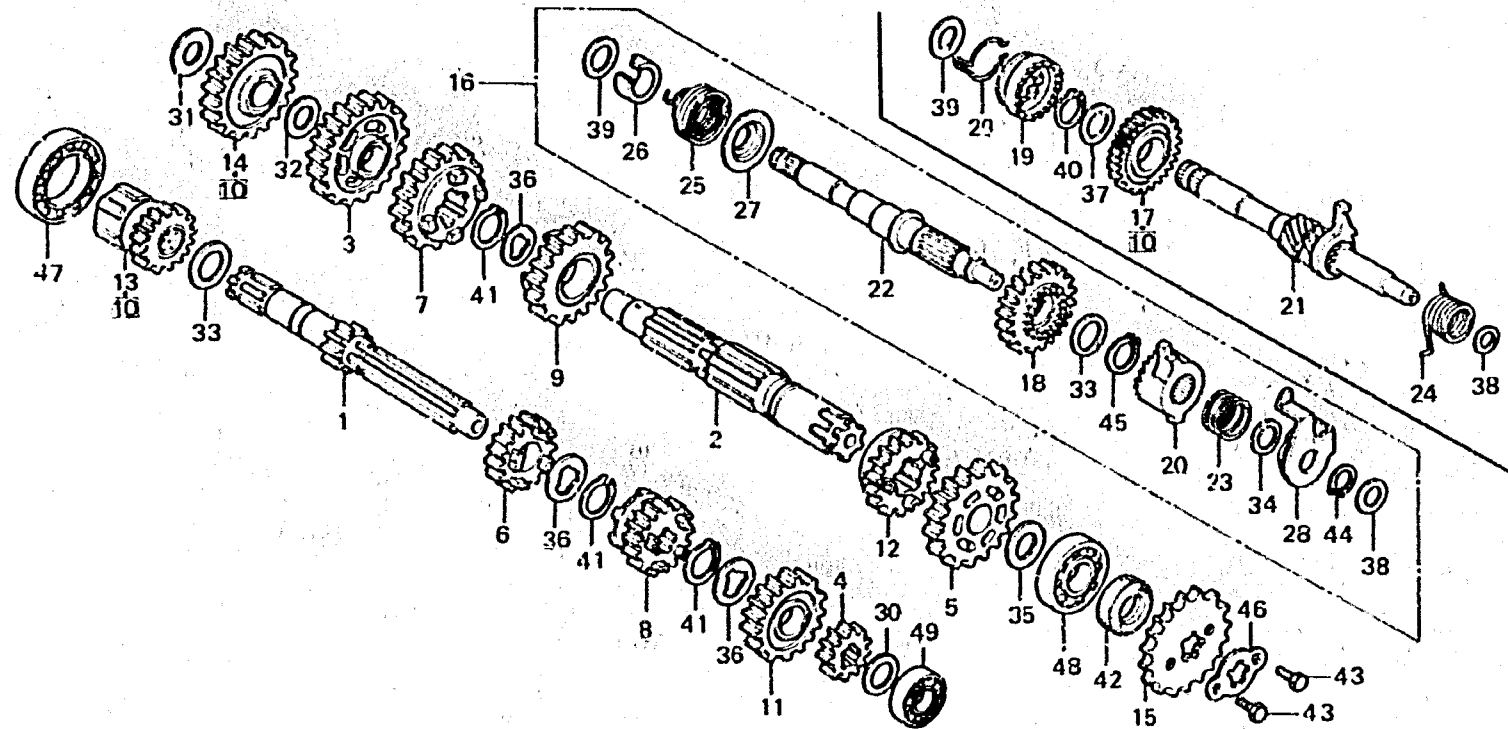

D 1

E-11

Transmission · Kick starter spindle

B383-63

Service item	F.R.T.	Ref. No.	Part No.	Description	Reqd. No. CB125S2	Serial No.	Area code
		19	28221-107-010	RATCHET, KICK STARTER DRIVE	1	2048087	
		20	28221-397-000	RATCHET, KICK STARTER	1	2048088	2048243
			28221-397-010	RATCHET, KICK STARTER	1	2048244	2065055
			28221-397-020	RATCHET, KICK STARTER	1	2065056	
		21	28250-365-000	SPINDLE COMP., KICK STARTER	1		2048087
		22	28251-397-000	SPINDLE, KICK STARTER	1	2048088	2065055
			28251-397-010	SPINDLE, KICK STARTER	1	2065056	
		23	28253-397-000	SPRING, KICK STARTER RATCHET	1	2048088	
		24	28261-107-000	SPRING, KICK STARTER	1		2048087
		25	28261-397-000	SPRING, KICK STARTER	1	2048088	
		26	28262-397-000	COLLAR, KICK SPINDLE	1	2048088	
		27	28269-397-000	RETAINER, STARTER SPRING	1	2048088	
		28	28270-397-000	PLATE COMP., RATCHET GUIDE	1	2048088	2065055
			28270-397-010	PLATE COMP., RATCHET GUIDE	1	2065056	2066382
			28270-397-020	PLATE COMP., RATCHET GUIDE	1	2066383	
		29	28271-107-000	SPRING, STARTER PINION	1		2048087
		30	90451-107-000	WASHER, THRUST, 15MM FRICTION	1		
		31	90451-365-000	WASHER, THRUST, 15MM	1		
		32	90452-107-000	WASHER, THRUST, 16,5MM	1		
		33	90453-107-000	WASHER A, THRUST, 20 MM	1		2048087
					2	2048088	
		34	90453-235-000	WASHER, THRUST, 16MM	1	2048088	
		35	90454-107-000	WASHER, THRUST, 20MM	1		
		36	90455-107-000	WASHER A, SPLINE, 20MM	3		
		37	90458-107-000	WASHER, THRUST, 25MM	1		2048087

1979.03.01

D1