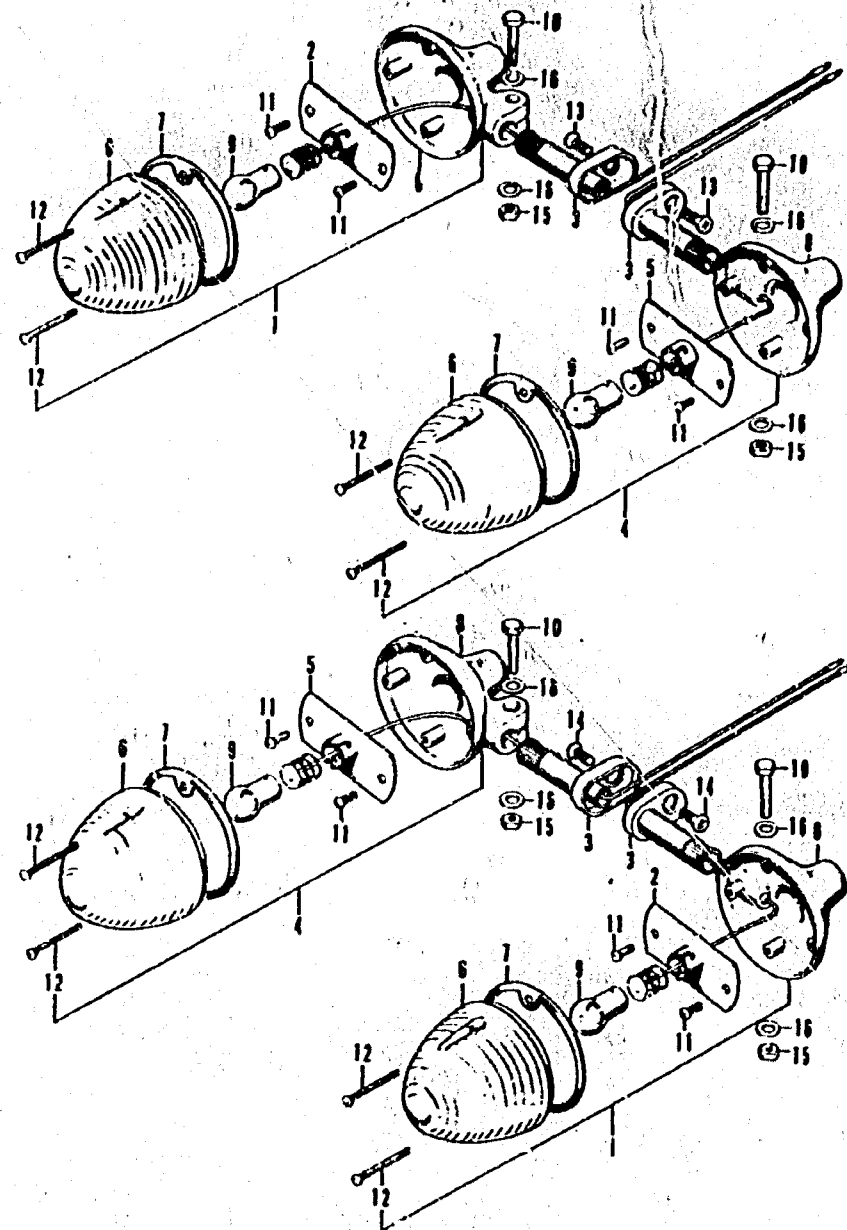

F-16-1 Winker (U)

J 2

F-16-1 Winker (U)

Ref. No.	Part No.	Description	Reqd. No. CB125S1	Serial No.	Area Code
1	33400-028-650	LIGHT ASSY., RIGHT FRONT WINKER	2		U
2	33410-076-003	SOCKET, RIGHT FRONT WINKER	2		U
3	33441-107-670	STAY, FRONT WINKER	4		U
4	33450-028-650	LIGHT ASSY., LEFT FRONT WINKER	2		U
5	33460-076-003	SOCKET COMP., LEFT FRONT WINKER	2		U
6	33602-041-671	LENS, REAR WINKER	4		U
7	33604-041-000	PACKING, REAR WINKER LENS	4		U
8	33611-041-672	BASE COMP., RIGHT REAR WINKER	4		U
9	34905-035-005	BULB, WINKER (6V 8W)	4		U
10	93000-06928	BOLT, HEX., 6X28	4		U
11	93500-03005-08	SCREW, PAN, 3X5	8		U
12	93500-03012-08	SCREW, PAN, 3X12	8		U
13	93700-06016	SCREW, OVAL, 6X16	2		U
14	93700-06020	SCREW, OVAL, 6X20	2		U
15	94001-06000	NUT, HEX., 6MM	4		U
16	94101-06000	WASHER, PLAIN, 6MM	8		U