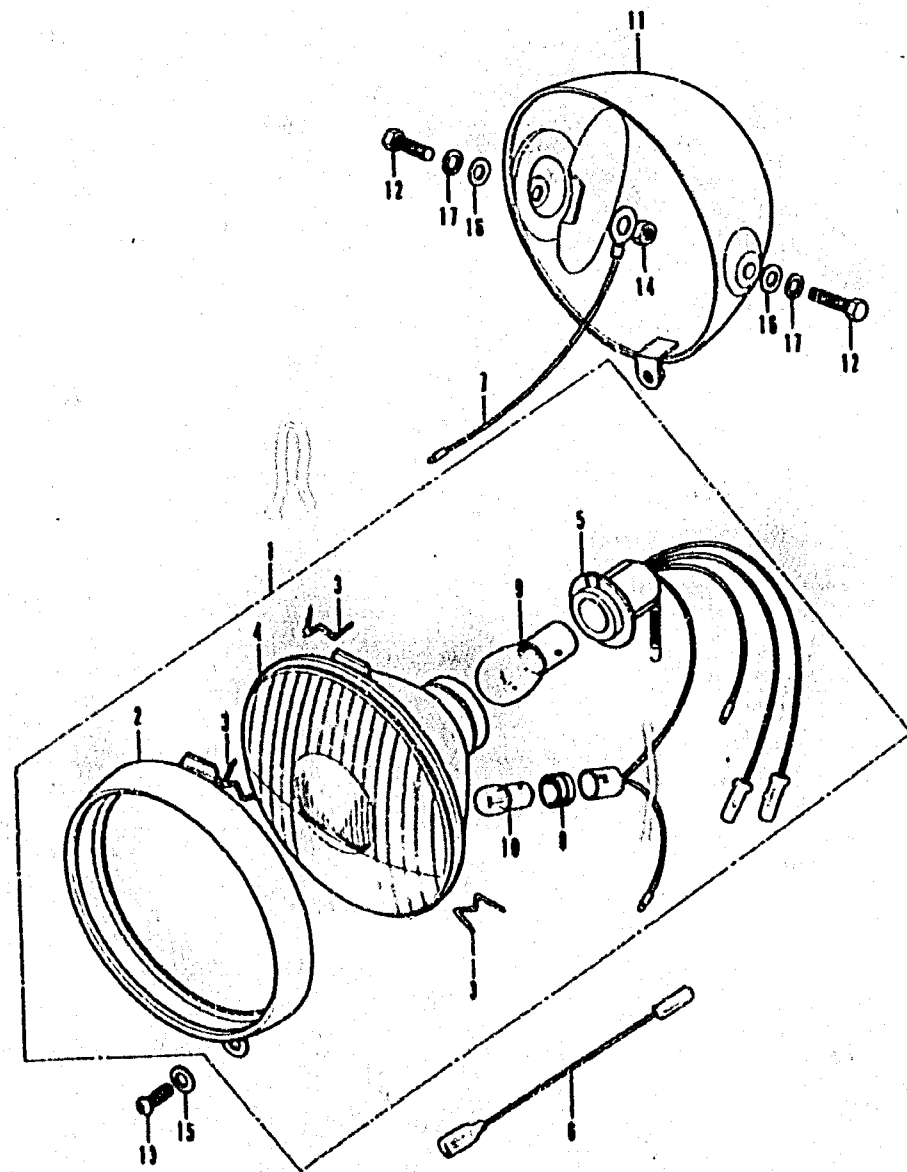

F-4-2 Head Light - Head Light Case (E)

1 3

F-4-2 Head Light - Head Light Case (E)

Ref. No.	Part No.	Description	Reqd. No. CB125SI	Serial No.	Area Code
1	33100-107-601	LIGHT ASSY., HEAD (STANLEY)	1		E
2	33101-237-600	RIM, HEAD LIGHT	1		E
3	33108-268-000	SPRING, HEAD LIGHT LENS SET	3		E
4	33120-237-600	LIGHT UNIT, HEAD	1		E
5	33130-237-600	SOCKET, HEAD LIGHT	1		E
6	33164-107-600	CORD, POSITION LAMP SUB	1		E
7	33710-331-000	CORD, WINKER EARTH	1		E
8	33905-303-003	RUBBER, JOINT	1		E
9	34901-202-600	BULB, HEAD LIGHT (6V 35/35W) (LOCAL PROCUREMENT)	1		E
10	34902-202-600	BULB, DASH (6V 4W) (LOCAL PROCUREMENT)	1		E
11	61301-331-010B	CASE, HEAD LIGHT	1		E
12	92000-08016-0B	BOLT, HEX., 8X16	2		E
13	93500-05012-0A	SCREW, PAN, 5X12	1		E
14	94001-08000-0S	NUT, HEX., 8MM	1		E
15	94101-05000	WASHER, PLAIN, 5MM	1		E
16	94101-08000	WASHER, PLAIN, 8MM	2		E
17	94111-08000	WASHER, SPRING, 8MM	2		E

B324-5