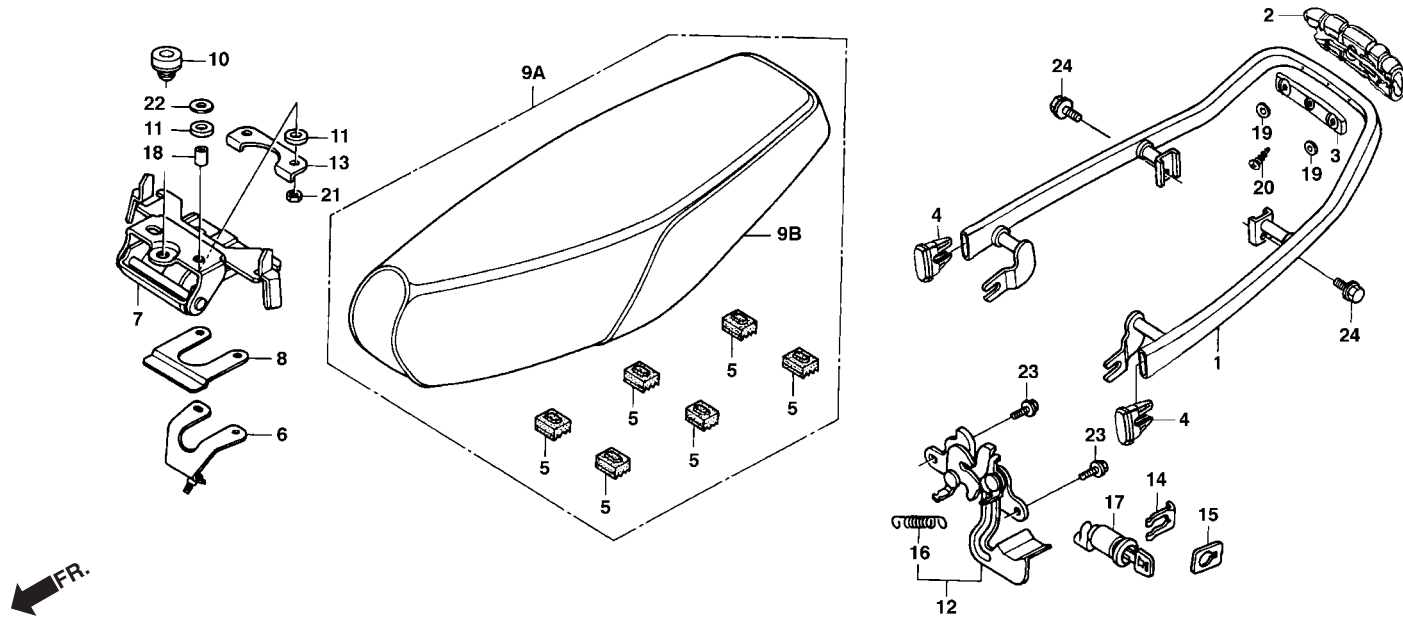

F - 13

Seat

KEVF - NF100

3

Service item	F.R.T.	No.	Part Number	Description	Q'ty	Notes
PIPE, RR. GRIP.....	0.1	1	50410-KEV-880	PIPE, RR. GRIP	1	
HINGE COMP., SEAT		2	50412-GN5-900	RUBBER, REAR GRIP	1	
SEAT COMP., DOUBLE		3	50414-GN5-900	SET PIECE, REAR GRIP	1	
KEY, SEAT LOCK		4	50415-GN5-F00	CAP, REAR GRIP PIPE END	2	
SEAT LOCK COMP.....	0.3	5	50524-KEV-900	RUBBER, MAIN STAND STOPPER	6	
		6	64350-KEV-900	STAY, BODY COVER	1	
		7	77110-KEV-900	HINGE COMP., SEAT	1	
		8	77120-KEV-900	PLATE, SEAT HINGE SETTING	1	
		9A	77200-KEV-880	SEAT COMP., DOUBLE	1	
		9B	772A0-KEV-880	COVER, SEAT (KULIT SAJA)	1	
		10	77206-KW6-900	RUBBER, SEAT CUSHION	1	
		11	77207-GN5-910	RUBBER B, SEAT MOUNTING	4	
		12	77230-KEV-900	SEAT LOCK COMP.	1	
		13	77235-KEV-900	PLATE, SEAT HINGE	1	
		14	77235-469-000	SPRING, LOCK KEY SETTING	1	
		15	77236-GWO-000	WASHER, SEAT LOCK	2	
		16	77237-KEV-900	SPRING, SEAT CATCH	1	
		17	77239-GB2-721	KEY, SEAT LOCK	1	
		18	90324-GN5-730	COLLAR, SEAT MOUNTING	2	
		19	90507-GN5-900	WASHER, 3.5x13	2	
		20	93903-22280	SCREW, TAPPING, 3x10	3	