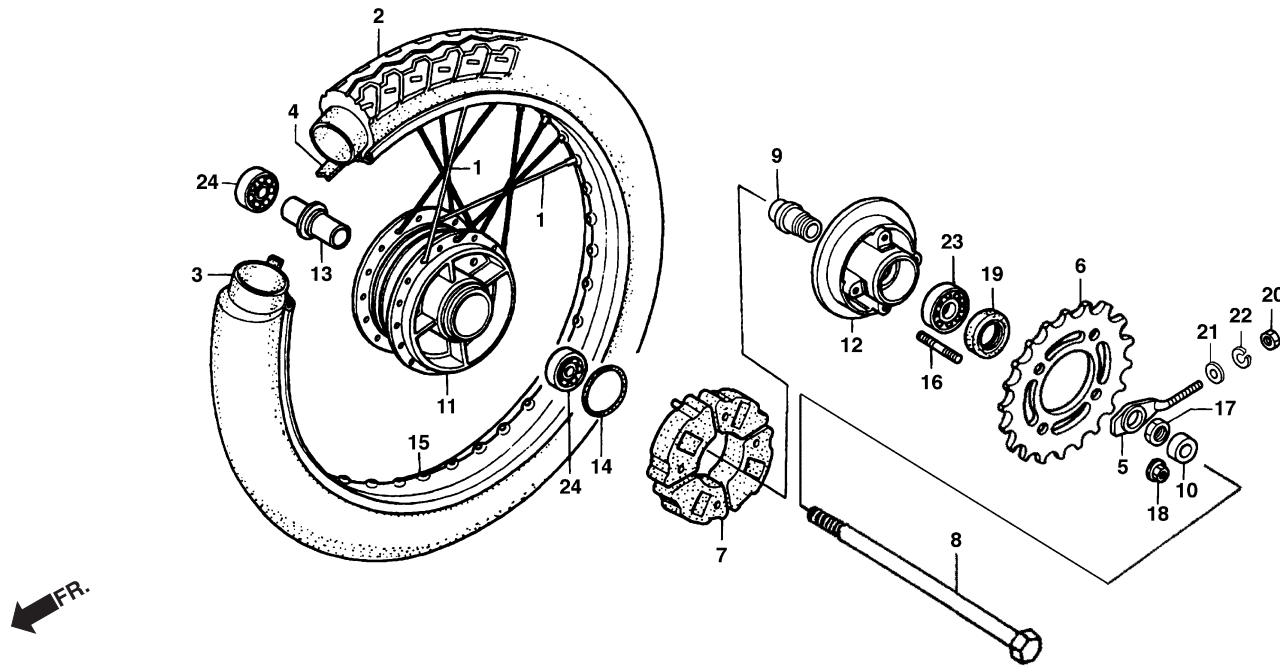

F - 11

Rear wheel

KEVF - NF100

3

No.	Part Number	Description	Q'ty	Notes
21	94101-06000	WASHER, PLAIN, 6MM	1	
22	94111-06000	WASHER, SPRING, 6MM	1	
23	FMB 6203	BEARING, RADIAL BALL, 6203	1	
24	FMB 6301	BEARING, RADIAL BALL, 6301	2	