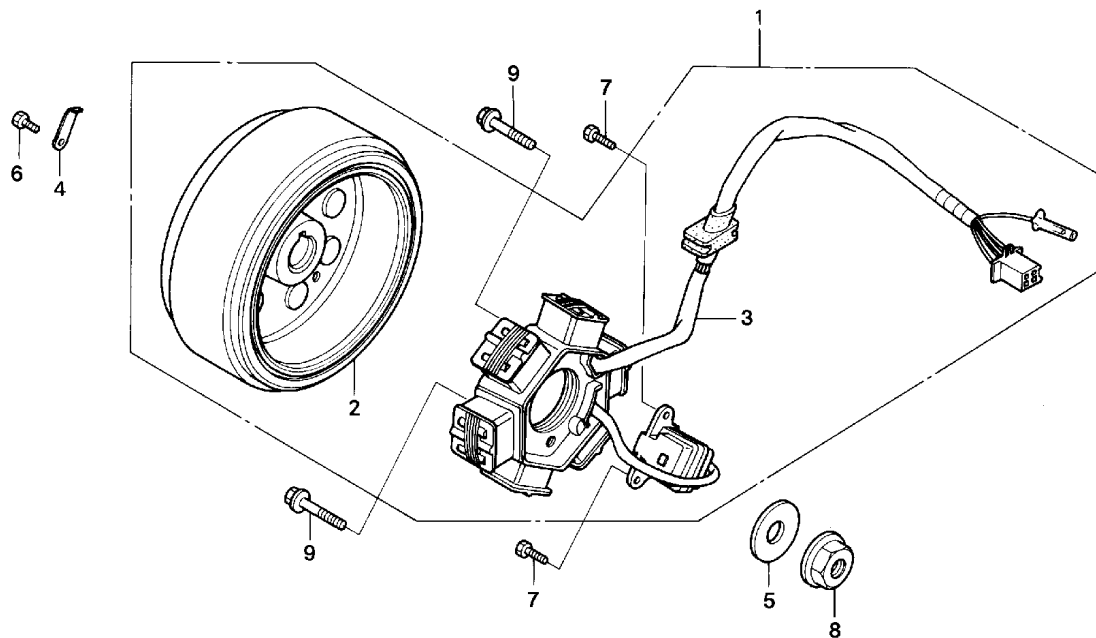

E - 11

Generator

KEVF - NF100

Service item	F.R.T.	No.	Part Number	Description	Q'ty	Notes
GENERATOR ASSY., FLYWHEEL TYPE....	0.6	1	31100-KEV-881	GENERATOR ASSY., FLYWHEEL TYPE A.C.	1	
A.C.		2	31110-GN5-831	FLYWHEEL COMP.	1	
FLYWHEEL COMP.....	0.7	3	31120-KEV-881	STATOR COMP.	1	
STATOR COMP.....	0.6	4	31141-141-860	CLAMPER, A.C. GENERATOR CORD.	1	
		5	90410-HC4-000	WASHER, 10MM	1	
		6	93301-05006-0H	BOLT, HEX., 5x6	1	
		7	93301-05010-0H	BOLT, HEX., 5x10	2	
		8	94050-10000	NUT, FLANGE, 10MM	1	
		9	96001-06022-00	BOLT, FLANGE, 6x22	2	