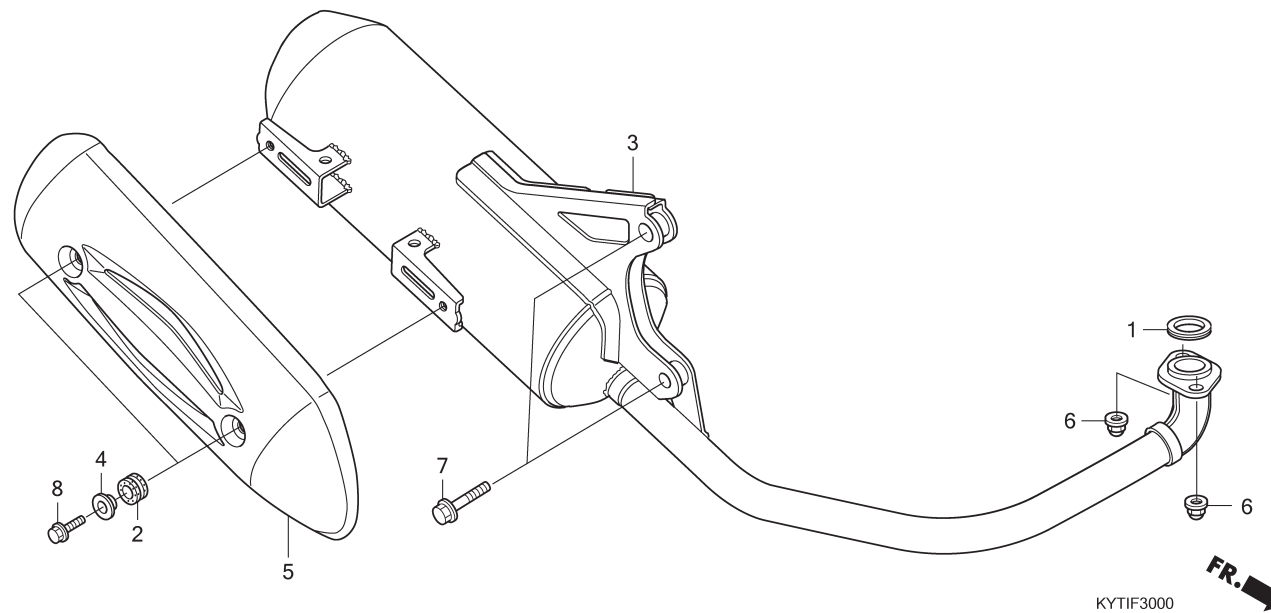

F - 18 Exhaust Muffler

Service item	F.R.T.	No.	Part Number	Description	QTY	Notes
1 GASKET, EXHAUST PIPE	0.1	1	18291-KVB-900	GASKET, EX. PIPE	1	
3 MUFFLER	0.2	2	18293-KSB-900	RUBBER, PROTECTOR PACKING	2	
5 PROTECTOR, MUFFLER	0.1	3	18300-KYT-940	MUFFLER COMP., EX.	1	
		4	18316-KVB-900	COLLAR, MUFFLER PROTECTOR	2	
		5	18318-KYT-900ZL	PROTECTORA, MUFFLER *NH341P* PEARL FADELESS WHITE	1	
		6	90202-ZV0-000	NUT, CAP, 6MM	2	
		7	95701-10040-07	BOLT, FLANGE, 10X40	2	
		8	95801-06016-02	BOLT, FLANGE, 6X16	2	