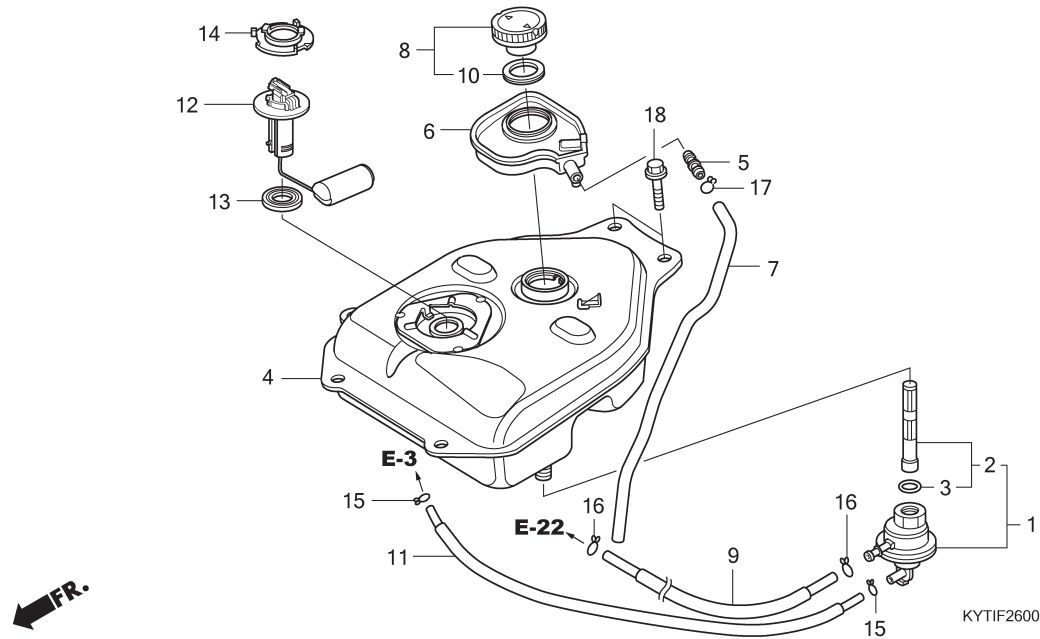

F - 16 Fuel Tank

Service item	F.R.T.	No.	Part Number	Description	QTY	Notes
1 COCK, FUEL AUTO	0.5	1	16950-KJ9-752	COCK ASSY., FUEL AUTO	1	
2 SCREEN, FUEL STRAINER	0.5	2	16952-KJ9-752	SCREEN SET, FUEL STRAINER	1	
4 TANK, FUEL	0.6	3	16958-397-771	O-RING, 9.0X1.3	1	
		4	17510-KVY-960	TANK COMP., FUEL	1	
12 FUEL TANK SENDING UNIT	0.2	5	17525-KBN-900	JOINT, FUEL TUBE	1	
		6	17525-KYT-940	TRAY, FUEL	1	
		7	17526-KYT-900	TUBE, DRAIN	1	
		8	17620-KGH-600	CAP, FUEL FILLER	1	
		9	17630-KVY-960	TUBE, FUEL	1	
		10	17631-KEV-900	PACKING, FUEL FILLER CAP	1	
		11	17635-KVY-900	TUBE, PRESSURE	1	
		12	37800-KVY-961	FUEL UNIT	1	
		13	37801-GA7-700	PACKING, BASE	1	
		14	37802-KTL-740	RETAINER, FUEL UNIT	1	
		15	95002-02070	CLIP, TUBE (B7)	2	
		16	95002-02080	CLIP, TUBE (B8)	2	
		17	95002-80000	CLIP, TUBE (C12)	1	
		18	95701-06012-00	BOLT, FLANGE, 6X12	2	