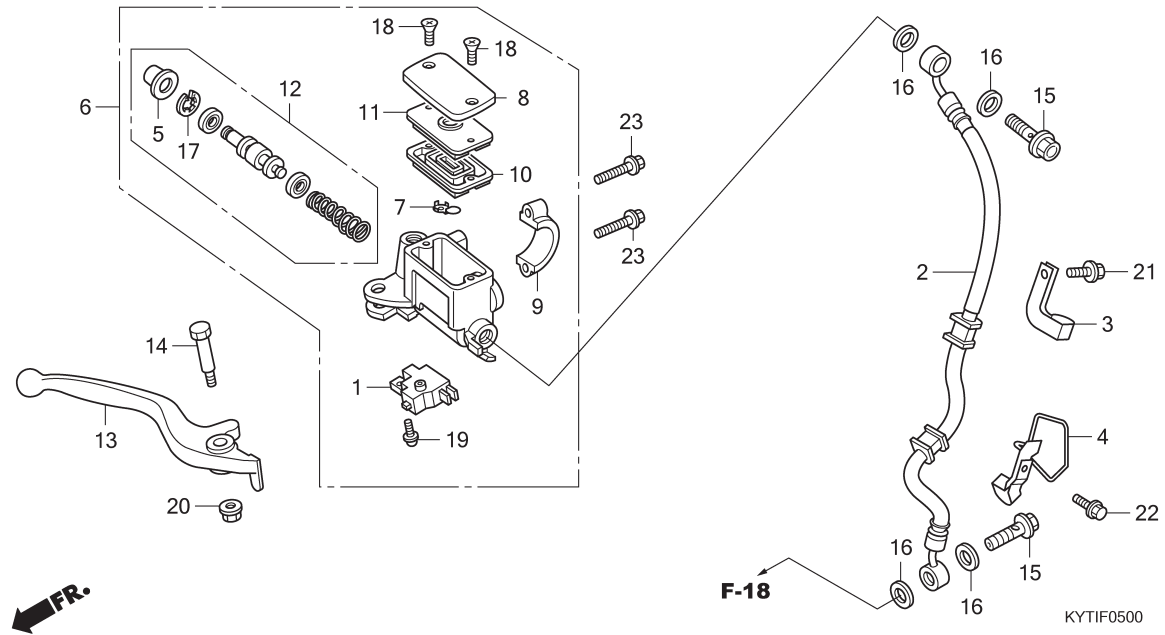

F - 4 Fr. Brake Master Cylinder

Service item	F.R.T.	No.	Part Number	Description	QTY	Notes
		13	43455-KVB-900	CLAMPER, RR. BRAKE CABLE	1	
		14	45517-KEJ-900	HOLDER, MASTER CYLINDER	1	
		15	53102-KYT-900	WEIGHT A, HANDLE	2	
		16	53140-KYT-940ZA	GRIP COMP., THROTTLE *TYPE1*	1	
		17	53166-KYT-900ZC	GRIP, L. HANDLE *TYPE1*	1	
		18	53172-KYT-900	BRACKET, L. HANDLE LEVER	1	
		19	53178-KYT-900	LEVER, L. STEERING HANDLE	1	
		20	53181-KWN-900	LEVER COMP., BRAKE LOCK	1	
		21	53182-KVB-900	SPRING, RETURN LEVER	1	
		22	53183-KVB-900	PIN, PARKING LEVER PIVOT	1	
		23	88113-KCJ-660	CAP, LOCK NUT	2	
		24	88210-KYT-940ZA	MIRROR COMP.		
				NH341P PEARL FADELESS WHITE	2	
				P101P PEARL ODYSSEY VIOLET	2	
		25	90115-KYT-940	SCREW,HANDLE LEVER PIVOT	1	
		26	90191-KWB-600	SCREW, OVAL, 6X45	2	
		27	90302-KVB-T01	NUT, U, 5MM	1	
		28	93892-05020-00	SCREW-WASHER, 5X20	2	
		29	93892-05025-00	SCREW-WASHER, 5X25	2	
		30	94002-10000-0S	NUT, HEX., 10MM	2	
		31	96001-06022-00	BOLT, FLANGE, 6X22	2	
		32	35150-KWW-A01	SWITCH UNIT, LIGHTING	1	
			35150-KWW-B21	SWITCH UNIT, LIGHTING	1	