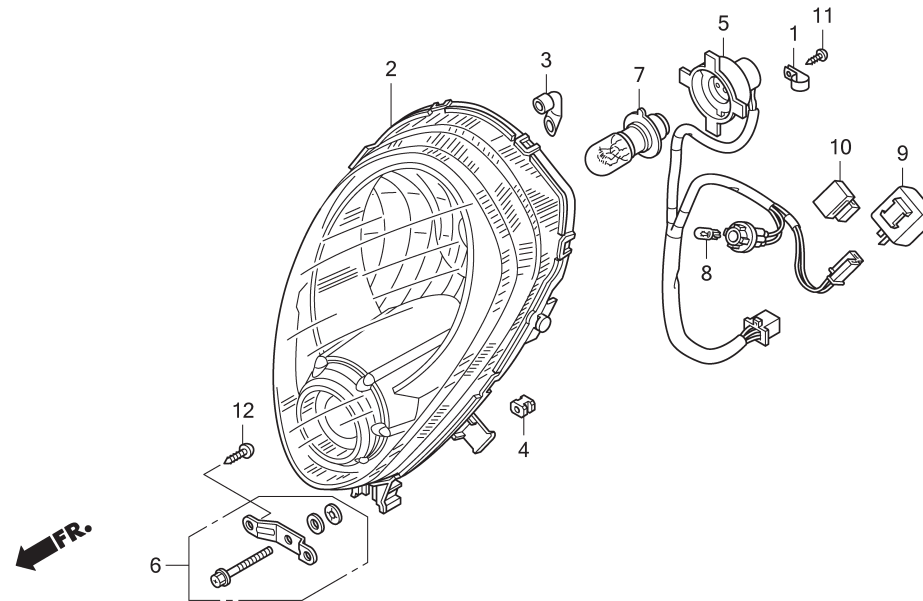

# F - 1 Headlight

Service item	F.R.T.	No.	Part Number	Description	QTY	Notes
2 HEADLIGHT UNIT .....	0.4	1	32920-KYT-901	CLAMP, CORD	1	
5 SOCKET, HEADLIGHT.....	0.3	2	33110-KYT-941	HEADLIGHT UNIT	1	
7 BULB, HEADLIGHT.....	0.2	3	33113-MAT-611	PIPE, CP	1	
8 BULB, POSITION LIGHT.....	0.2	4	33114-KYT-900	NUT, SPECIAL	1	
9 RELAY, WINKER.....	0.3	5	33130-KYT-941	SOCKET COMP., HEADLIGHT	1	
		6	33140-KYT-901	SCREW COMP., ADJUSTER	1	
		7	34901-KPH-881	BULB, HEADLIGHT (12V 32/32W)	1	
		8	33301-SA0-741	BULB (12V 5W)	1	
		9	38301-GBG-911	RELAY COMP., WINKER	1	
		10	38306-GE7-000	SUSPENSION, WINKER RELAY	1	
		11	93901-34310	SCREW, TAPPING, 4X12	1	
		12	93903-34310	SCREW, TAPPING, 4X12	2	