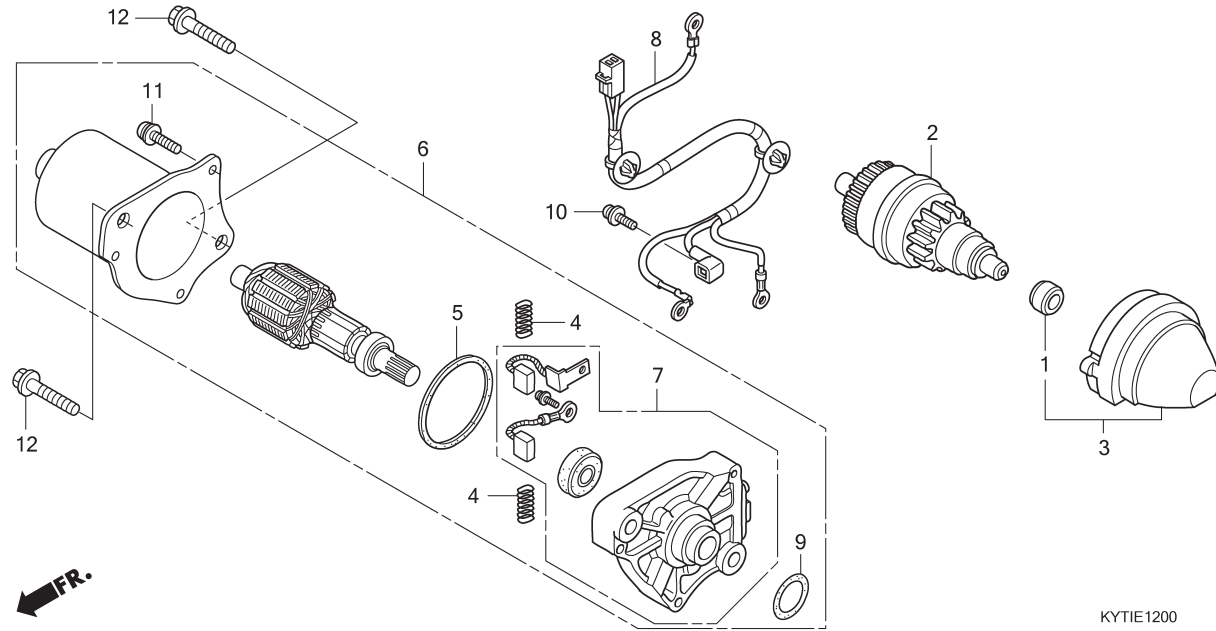

E - 10 Starting Motor

Service item	F.R.T.	No.	Part Number	Description	QTY	Notes
2 PINION, STARTER	0.3	1	11205-GW3-931	BUSH, 8X12X6	1	
3 HOLDER, STARTER DRIVE GEAR	0.2	2	28120-KVB-901	PINION ASSY., STARTER	1	
		3	28150-KVB-900	HOLDER COMP., STARTER PINION	1	
6 MOTOR, STARTING.....	0.6	4	31204-KG8-004	SPRING, CARBON BRUSH	2	
7 (4) BRACKET, STARTING MOTOR FRONT	0.8	5	31206-GW3-004	PACKING	1	
8 SUB HARNESS, STARTER	0.5	6	31210-KVY-961	MOTOR UNIT, STARTER	1	
		7	31213-KEE-630	BRACKET COMP., FR.	1	
		8	32410-KVY-961	SUB CORD, STARTER MOTOR	1	
		9	91309-KEE-630	O-RING	1	
		10	93892-04006-08	SCREW-WASHER, 4X6	1	
		11	93892-05016-08	SCREW-WASHER, 5X16	3	
		12	96001-06035-00	BOLT, FLANGE, 6X35	2	