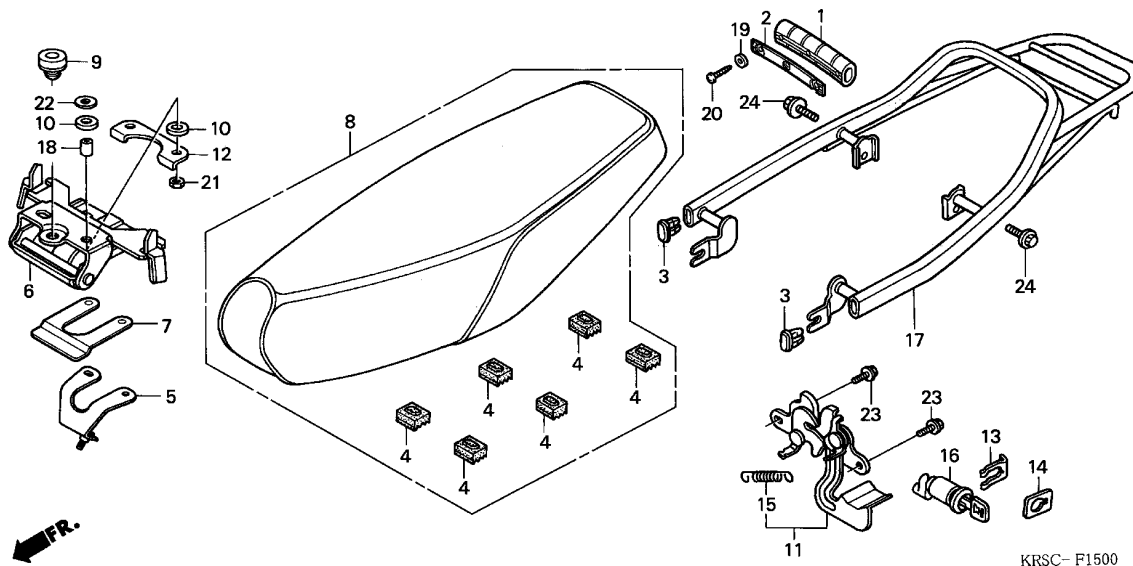

F-15

SEAT

G 4

Service item	F.R.T.
HINGE COMP., SEAT	0.1
.SEAT COMP., DOUBLE	
CARRIER, RR.	0.3
.KEY, SEAT LOCK	
.SEAT LOCK COMP.	

3

Ref. No.	Part No.	Description	Reqd. QTY	Serial No.	Parts catalogue code
			NF100MSH		
			3		
1	50412-KRS-830	RUBBER, RR. GRIP	1		
2	50414-KRS-830	PIECE, RR. GRIP SETTING	1		
3	50415-KRS-830	CAP, RR. GRIP PIPE END	2		
4	50524-KEV-900	RUBBER, MAIN STAND STOPPER ..	6		
5	64350-KRS-830	STAY, BODY COVER	1		
6	77110-KRS-830	HINGE COMP., SEAT	1		
7	77120-KEV-900	PLATE, SEAT HINGE SETTING ...	1		
8	77200-KRS-830	SEAT COMP., DOUBLE	1		
9	77206-KW6-900	RUBBER, SEAT CUSHION	1		
10	77207-GN5-910	RUBBER B, SEAT MOUNTING	4		
11	77230-KRS-830	SEAT LOCK COMP.	1		
12	77235-KEV-900	PLATE, SEAT HINGE	1		
13	77235-469-000	SPRING, LOCK KEY SETTING	1		
14	77236-GW0-000	WASHER, SEAT LOCK	1		
15	77237-KEV-900	SPRING, SEAT CATCH	1		
16	77240-KRS-830	KEY, SEAT LOCK	1		
17	81210-KRS-830	CARRIER, RR.	1		
18	90324-GN5-730	COLLAR, SEAT MOUNTING	2		
19	90507-GN5-900	WASHER, 3.5X13	2		
20	93903-22280	SCREW, TAPPING, 3X10	3		
21	94001-06070-0S	NUT, HEX., 6MM	2		
22	94103-06000	WASHER, PLAIN, 6MM	2		
23	95701-06012-00	BOLT, FLANGE, 6X12	2		
24	95701-08014-00	BOLT, FLANGE, 8X14	2		