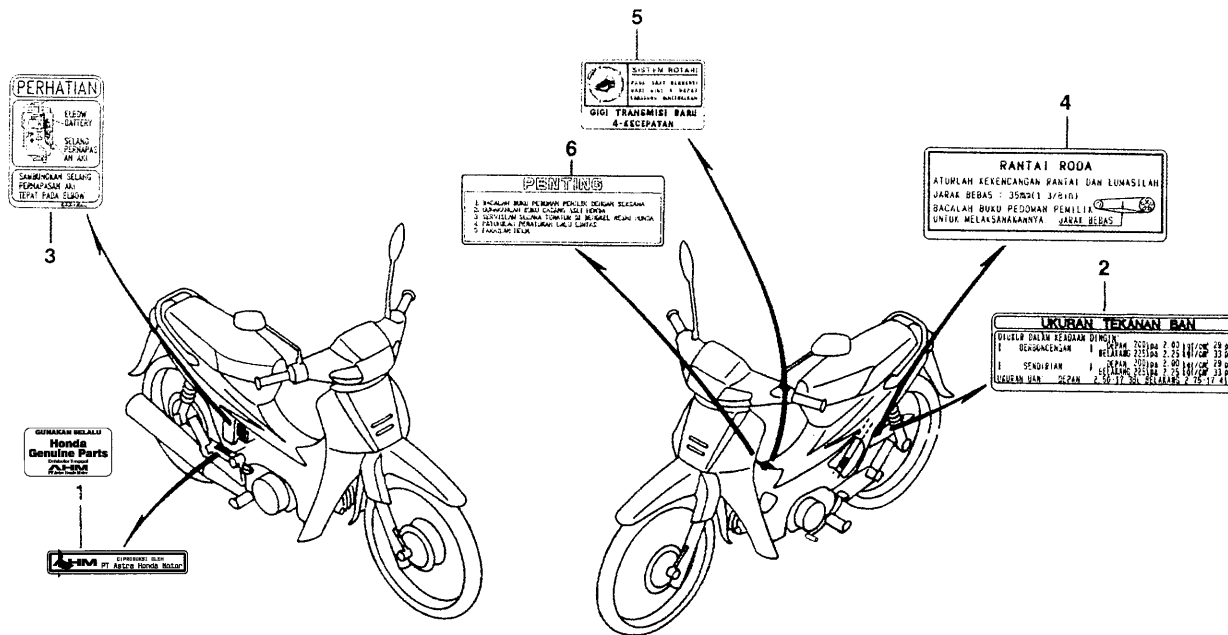

**F - 30**  
Caution label

KRST

Service item	F.R.T.	No.	Part Number	Description	Q'ty	Notes
		1	87128-KEV-FM0	PLATE, NAME	1	
		2	87505-KEV-880	LABEL, TIRE	1	
		3	87506-KEV-880	MARK, BATTERY CAUTION	1	
		4	87507-KEV-880	LABEL, DRIVE CHAIN	1	
		5	87512-GN8-111	LABEL, SHIFT PATTERN	1	
		6	87560-KC5-920	MARK, DRIVE CAUTION	1	