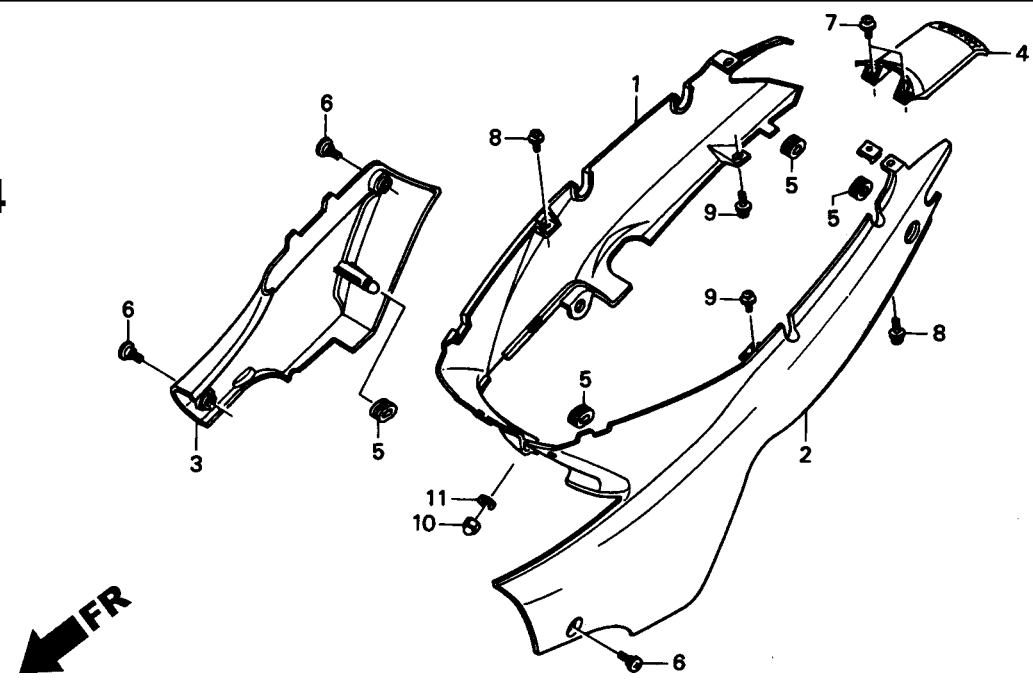

F - 14
Side Cover

KRST

Service item	F.R.T.	No.	Part Number	Description	Q'ty	Notes	
COVER, R. BODY	0.1	1	64330-KEV-880FMB	COVER, R. BODY (BLACK)	1		
.COVER, L. BODY				64330-KEV-880FMP	COVER, R. BODY (SHRPL BL)	1	
.COVER, R. SIDE		2	64340-KEV-880FMB	COVER, L. BODY (BLACK)	1		
COVER, TAIL				64340-KEV-880FMP	COVER, L. BODY (SHRPL BL)	1	
		3	83500-KEV-900FMB	COVER, R. SIDE (BLACK)	1		
				83500-KEV-900FMP	COVER, R. SIDE (SHRPL BL)	1	
		4	83510-KEV-900FMB	COVER, TAIL (BLACK)	1		
				83510-KEV-900FMP	COVER, TAIL (SHRPL BL)	1	
		5	83551-GE2-000	GROMMET, AIR CLEANER CASE	1		
		6	90107-KW7-900	BOLT, FAIRING SETTING	3		
		7	90380-GM9-740	SCREW, SPECIAL, 6X15	2		
	8	91509-GE2-760	SCREW, PAN, 5X11.5	2			
	9	93894-06016-08	SCREW-WASHER, 6X16	2			
	10	94021-05020-0S	NUT, CAP, 5MM	1			
	11	94103-05200	WASHER, PLAIN, 5MM	1			