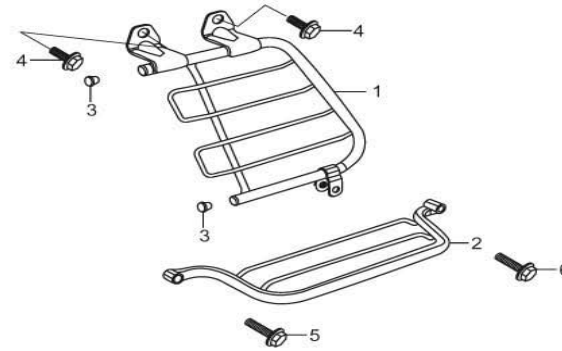

F-29
GUARD SARI

Service Item	F.R.T.	BOM Of Group Number: F-29 Model :: CD Deluxe (New)			
GUARD, SARI	--	Ref No.	Part Number	Description	Req.
		1	51103-KST-940	GUARD SARI	1
		2	51104-KST-940	STEP WOMEN	1
		3	51106-KCC-900	CAP, GUARD SARI	2
		4	95701-08016-00	BOLT, FLANGE, 8X16	2
		5	95701-08028-00	BOLT FLANGE, 8 X 28	1
		6	95701-08035-00	BOLT, FLANGE, 8 X 35	1