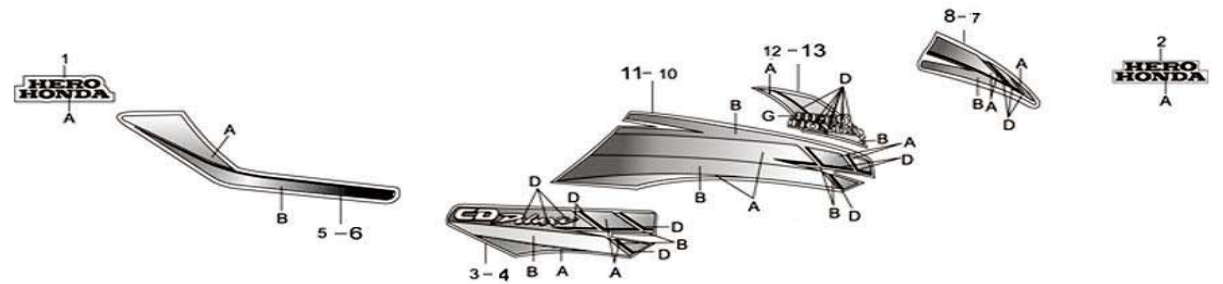

# F-27-KICK STRIPES

Service Item

F.R.T.

BOM Of Group Number: F-27-KICK Model :: CD Deluxe (New)

Ref No.	Part Number	Description	Req.
2	84706-KST-950ZA	MARK, HERO HONDA *TYPE-1*	1
	84706-KST-950ZB	MARK, HERO HONDA *TYPE-2*	1

SPECIFIED COLOUR CHART FOR STRIPE MARK, HERO HONDA		
SPECIFIED COLOUR TYPE	A	MAIN BODY COLOUR
1	WHITE	NH-1 BLACK (TYPE-1)
		NH-1 BLACK (TYPE-2)
		R-184M CLASSY MAROON METALLIC
		R-195C CANDY BLAZING RED
2	BLACK	NH-373M BOON SILVER METALLIC