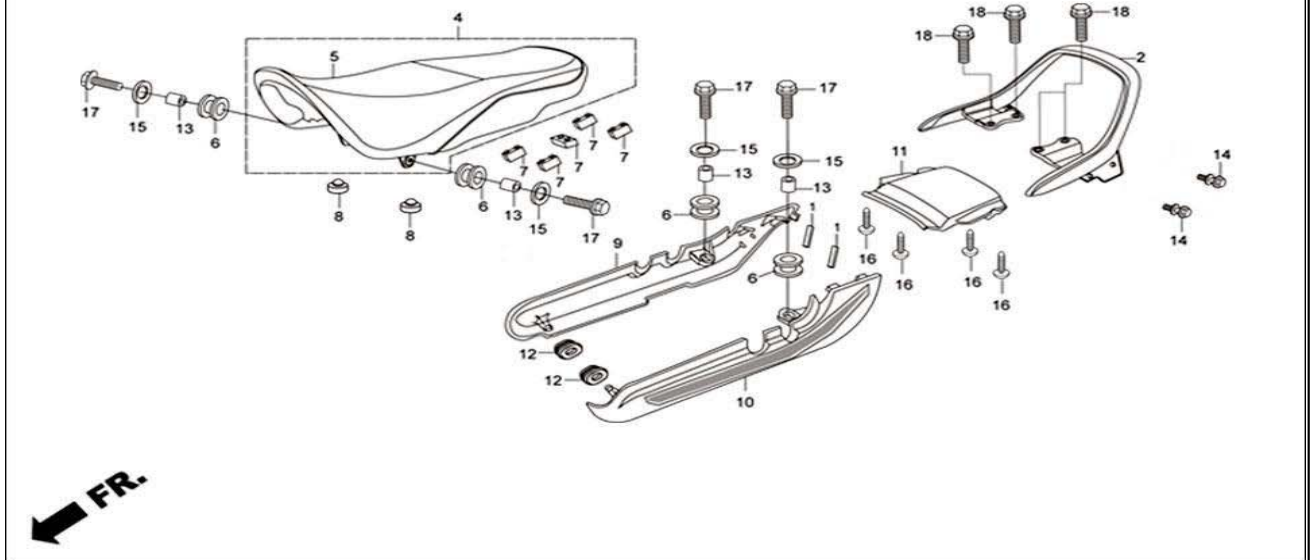

**F-12-KICK**  
SEAT ASSY./CARRIER REAR

Service Item	F.R.T.	BOM Of Group Number: F-12-KICK Model :: CD Deluxe (New)			
		Ref No.	Part Number	Description	Req.
*SEAT ASSY., DOUBLE .	0.1		77230-KST-950ZE	SET, COWL CENTER RR (BOON SILVER ME.)	1
*SET, CENTER RR. COWL	--	12	83551-300-000	GROMMET, AIR CLEANER CASE	2
*SET, RIGHT SIDE COWL	--	13	84702-KCC-900	COLLAR, STAY NO. PLATE SET	4
*SET, LEFT SIDE COWL	--	14	90108-KST-940	BOLT BREAK OFF	2
*CARRIER, REAR	--	15	90563-355-000	WASHER, WHEEL, 6 MM	4
		16	93903-34420	SCREW TAPPING 4X16	4
		17	95701-06022-08	BOLT FLANGE, 6 X 22	4
		18	95701-08020-00	BOLT, FLANGE, 8X20	4