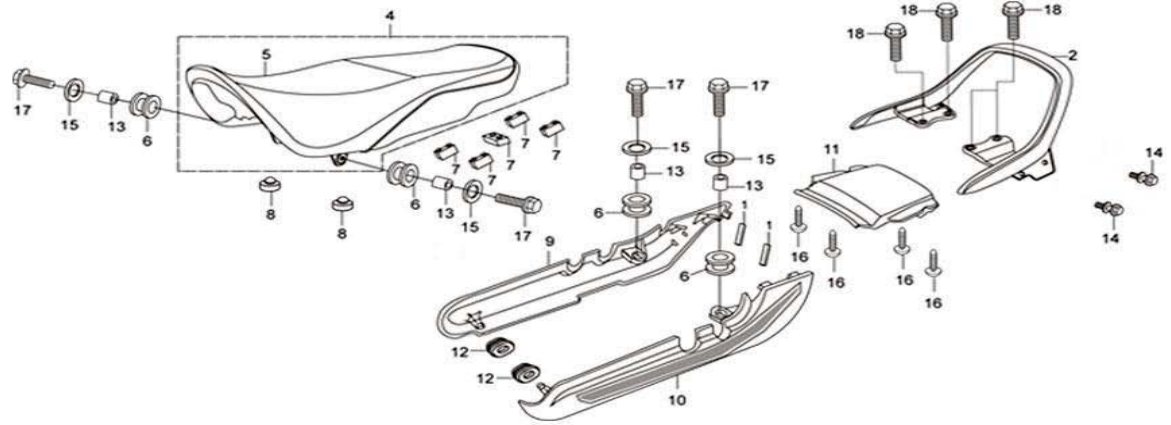

F-12-KICK
SEAT ASSY./CARRIER REAR

Service Item	F.R.T.	BOM Of Group Number: F-12-KICK Model :: CD Deluxe (New)			
		Ref No.	Part Number	Description	Req.
*SEAT ASSY., DOUBLE .	0.1	1	33705-KCC-870	CUSHION, TAIL LIGHT	2
*SET, CENTER RR. COWL	--	2	50400-KST-950	GRIP REAR	1
*SET, RIGHT SIDE COWL	--	4	77200-KST-940	SEAT COMP., DOUBLE	1
*SET, LEFT SIDE COWL	--	5	7720B-KST-940	COVER COMP. SEAT	1
*CARRIER, REAR	--	6	77202-KCC-900	RUBBER, SEAT MOUNTING	4
		7	77204-KCC-900	RUBBER, `A` SEAT SETTING	5
		8	77206-KCC-900	RUBBER, SEAT CUSHION	2
		9	77210-KST-A20ZA	SET, R REAR COWL (BLACK-1)	1
			77210-KST-A20ZB	SET, R REAR COWL (BLACK-2)	1
			77210-KST-A20ZC	SET, R REAR COWL (CLASSY MAROON ME.)	1
			77210-KST-A20ZD	SET, R REAR COWL (CANDY BLAZING RED)	1
			77210-KST-A20ZE	SET, R REAR COWL (BOON SILVER ME.)	1
		10	77220-KST-A20ZA	SET, L REAR COWL (BLACK-1)	1
			77220-KST-A20ZB	SET, L REAR COWL (BLACK-2)	1
			77220-KST-A20ZC	SET, L REAR COWL (CLASSY MAROON ME.)	1
			77220-KST-A20ZD	SET, L REAR COWL (CANDY BLAZING RED)	1
			77220-KST-A20ZE	SET, L REAR COWL (BOON SILVER ME.)	1
		11	77230-KST-950ZA	SET, COWL CENTER RR (BLACK)	1
			77230-KST-950ZC	SET, COWL CENTER RR (CLASSY MAROON ME.)	1
			77230-KST-950ZD	SET, COWL CENTER RR (CANDY BLAZING RED)	1