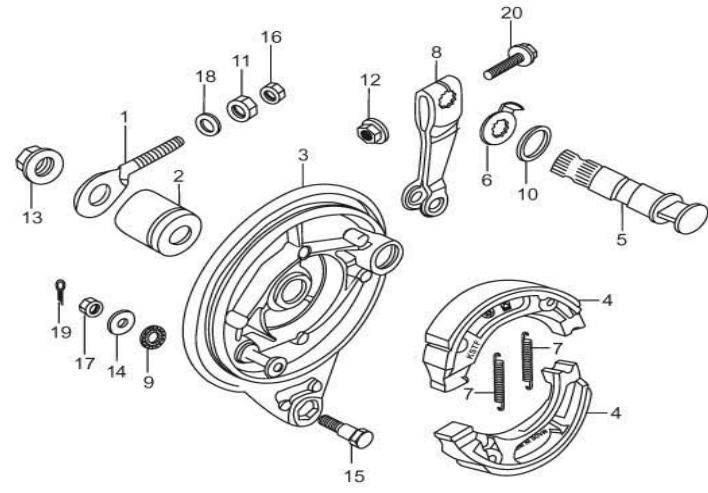

**F-10**  
REAR BRAKE PANEL

Service Item	F.R.T.	BOM Of Group Number: F-10 Model :: CD Deluxe (New)			
		Ref No.	Part Number	Description	Req.
PANEL COMP., RR. BRAKE	0.5	1	40543-198-900	ADJUSTER, `R' CHAIN	1
SHOE COMP., BRAKE	0.4	2	42313-198-900	COLLAR, RR. BRAKE PANEL SIDE	1
(ONE OR ALL)	--	3	43100-153-600	PANEL COMP., RR. BRAKE	1
ARM, RR. BRAKE	0.1	4	43125-KST-940	SHOE COMP. BRAKE	2
(INC. RELATIVE PART)	--	5	43141-KST-920	CAM , RR. BRAKE	1
		6	43145-GC5-000	INDICATOR, RR. BRAKE	1
		7	43151-110-000	SPRING, BRAKE SHOE	2
		8	43410-KST-940	ARM RR. BRAKE	1
		9	43434-286-000	RUBBER, STOPPER ARM CUSHION	1
		10	45134-250-000	DUST SEAL, BRAKE CAM	1
		11	90302-KBP-900	NUT SPL 6 MM	1
		12	90302-KST-942	NUT FLANGE, PT. 6 MM	1
		13	90306-KST-942	NUT, CASTLE, 12 MM	1
		14	90505-425-000	WASHER, 8 MM	1
		15	92811-10000	BOLT `A' BRAKE STOPPER	1
		16	94001-06000-0S	NUT, HEX., 6 MM	1
		17	94001-08000-0S	NUT, HEX., 8 MM	1
		18	94101-06000	WASHER, PLAIN, 6 MM	1
		19	94201-20150	PIN, SPLIT, 2.0 X 15	1
		20	95701-06035-00	BOLT, FLANGE, 6X35	1