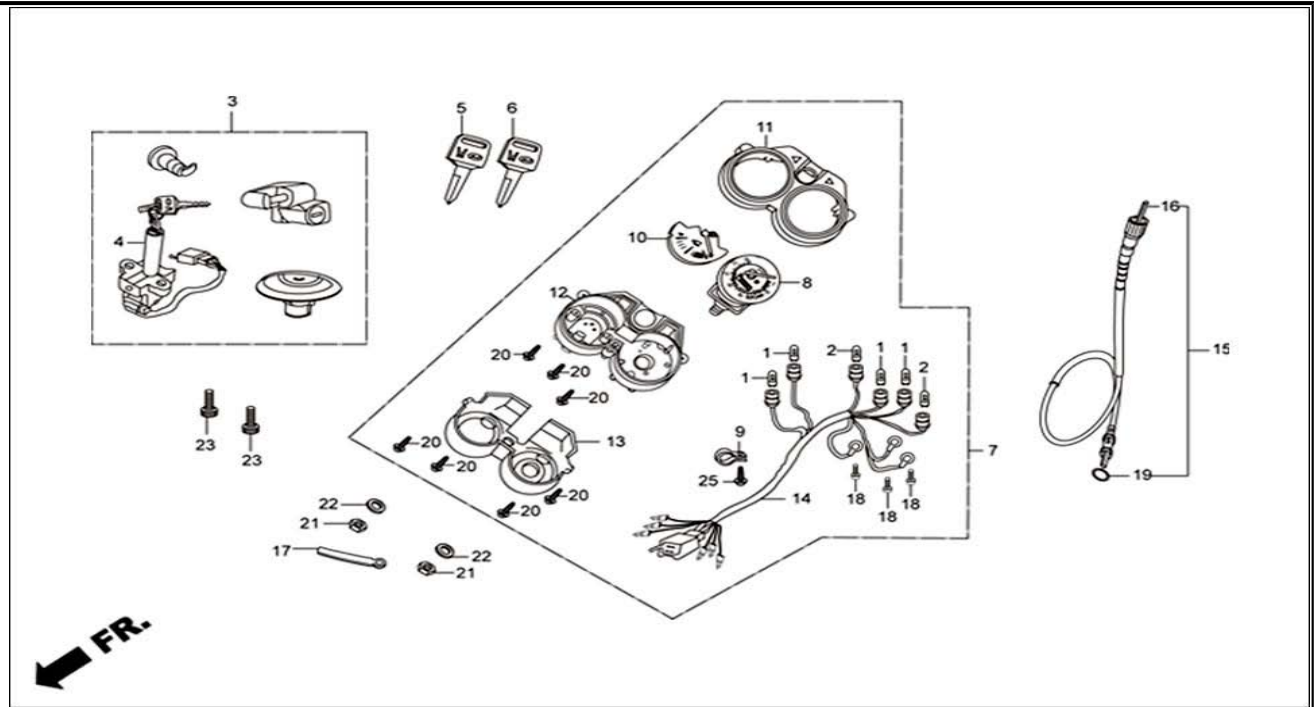

F-2-SELF
SPEEDOMETER/CABLE/KEY SET

Service Item	F.R.T.	BOM Of Group Number: F-2-SELF Model :: CD Deluxe (New)			
		Ref No.	Part Number	Description	Req.
*KEY SET	1.1	1	34908-KVE-900	BULB, WEDGE BASE T10 (12V - 1.7 W)	4
*SWITCH ASSY., COMB. & LOCK	0.4	2	34909-KVE-900	BULB, WEDGE BASE (12V - 3 W)	2
*SPEEDOMETER ASSY	0.3	3	35010-KST-860	KEY SET	1
*SPEEDOMETER COMP.,	0.5	4	35100-KVH-850	SWITCH ASSY., COMB & LOCK	1
*CASE, UPPER ASSY.,	--	5	35121-KVH-850	KEY BLANK TYPE-1	1
*CASE, UNDER ASSY.,	--	6	35122-KVH-850	KEY BLANK TYPE-2	1
*SOCKET COMP.,	--	7	37100-KST-A20	METER ASSY. COMB	1
*CABLE COMP., SPEEDOMETER .	--	8	37210-KST-A20	SPEEDOMETER COMP.	1
*CABLE, COMP., INNER	0.1	9	37215-MB6-830	CLAMP	1
		10	37300-KST-A20	FUEL METER COMP.	1
		11	37610-KST-951	START PART	1
		12	37612-KCC-900	CASE, UNDER ASSY.	1
		13	37614-KCC-900	COVER, UNDER CASE	1
		14	37619-KST-951	SOCKET COMP.	1
		15	44830-KST-940	CABLE ASSY., SPEEDOMETER	1
		16	44831-KST-940	CABLE, INNER	1
		17	61317-KCC-900	GUIDE `A`	1
		18	90108-GN2-000	SCREW, WASH., 3 X 10	3
		19	91352-GAZ-930	O-RING 8.5X11.5	1
		20	90032-KST-950	SCREW, TAPPING, 5 X 12	8