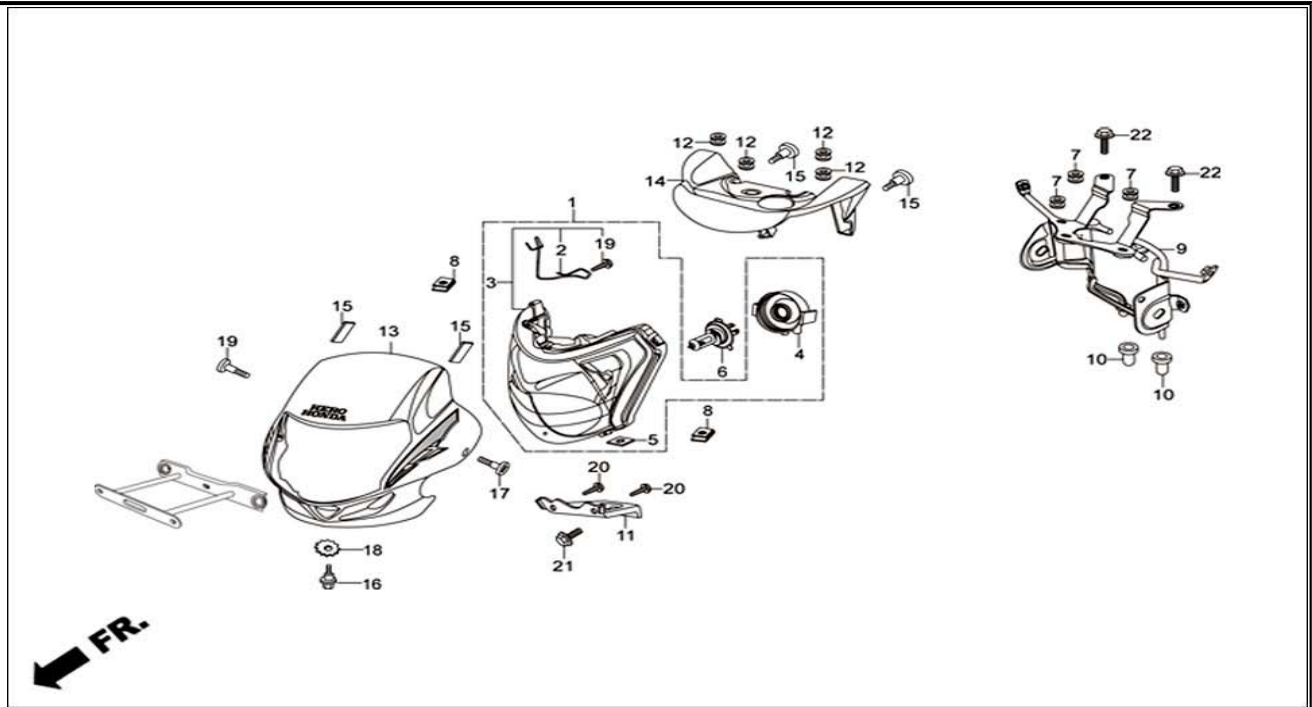

**F-1**  
HEAD LIGHT

Service Item	F.R.T.	BOM Of Group Number: F-1 Model :: CD Deluxe (New)			
		Ref No.	Part Number	Description	Req.
*HEADLIGHT ASSY.,	0.1				
*RIM COMP., HEADLIGHT ..	--	17	90112-MC7-000	SCREW FAIRING SET	1
*UNIT, HEADLIGHT	--	18	90307-GJ6-000	WASHER, LOCK, 6 MM	2
(INC. RELATIVE PART)	--	19	93901-04012-00	SCREW, TAPPING SPL., 4 X 12	1
*BULB, HEADLIGHT	--	20	93903-35320	SCREW, TAPPING, 5X16	2
*SOCKET COMP., HEADLIGHT	0.2	21	95701-06010-07	BOLT, FLANGE, 6 X 10	1
		22	96001-06016-07	BOLT, FLANGE, SH. 6 X 16	1