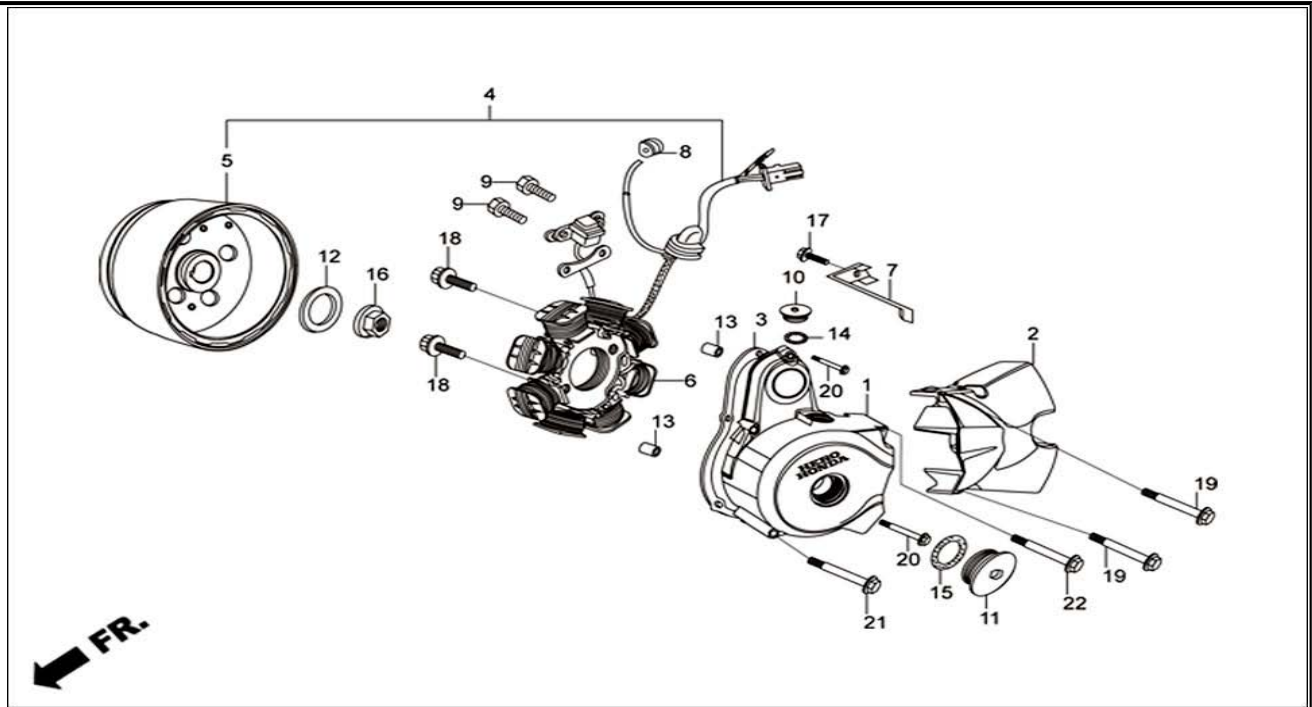

E-7A-SELF

LEFT CRANKCASE COVER/ A.C. GEN. ASSY. (SELF START)

Service Item	F.R.T.	BOM Of Group Number: E-7A-SELF Model :: CD Deluxe (New)			
		Ref No.	Part Number	Description	Req.
*COVER 'L' CRANK CASE	0.1	1	11341-KST-A30	COVER 'L' CRANK CASE	1
*A.C.GEN.ASSY.,	0.5	2	11360-KST-941	COVER REAR L CRANK CASE (NH-168M)	1
*STATOR, COMP.,	--	3	11395-GBJ-731	GASKET L CRANK CASE COVER	1
*FLYWHEEL, COMP.,	0.3	4	31100-KWA-931	A.C. GEN. ASSY.	1
*OIL SEAL, 18.9 X 30 X 5	--	5	31110-KWA-931	FLYWHEEL COMP.	1
* O-RING, 107 X 2	--	6	31120-KWA-931	STATOR COMP.	1
		7	32961-KST-940	CLAMPER ACG CORD	1
		8	32981-GB4-780	GORMMET NEUTRAL SWITCH CORD	1
		9	90083-KVH-900	BOLT, KNOCK, 5 MM	2
		10	90084-KST-850	CAP 13 MM	1
		11	90087-KST-850	CAP 30 MM	1
		12	90410-HC4-000	WASHER ,10MM	1
		13	90702-GB6-910	PIN, DOWEL,8 X 12	2
		14	91303-377-000	'O'-RING, 13.8 X 2.5	1
		15	91356-KGH-901	'O'-RING, 30 MM	1
		16	94050-10000	NUT, FLANGE, 10MM	1
		17	96001-06016-00	BOLT, FLANGE SH. 6 X 16	1
		18	96001-06020-00	BOLT, FLANGE, SH. 6 X 20	2
		19	96001-06028-00	BOLT, FLANGE, SH. 6X28	2
		20	96001-06032-00	BOLT, FLANGE, SH., 6 X 32	2