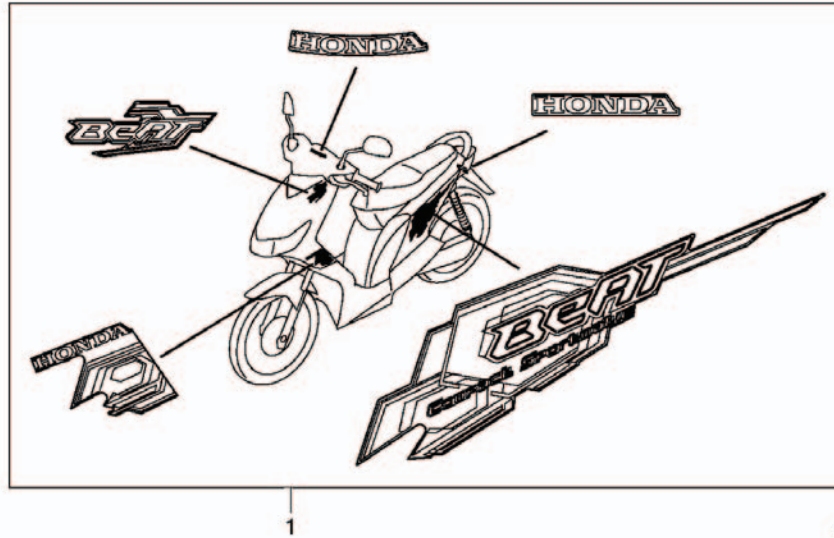

F - 29
Mark / Stripe

Service item	F.R.T.	No.	Part Number	Description	QTY	Notes
		1	871X0-KVY-960ZA	STRIPE SET BLACK	1	BLACK
			871X0-KVY-960ZB	STRIPE SET PEARL FADELESS WHITE	(1)	WHITE
			871X0-KVY-960ZC	STRIPE SET ASSURE BLUE METALLIC	(1)	BLUE
			871X0-KVY-960ZD	STRIPE SET CANDY SCARLET RED	(1)	RED
			871X0-KVY-960ZE	STRIPE SET POWDER PINK METALLIC	(1)	PINK
			871X0-KVY-960ZF	STRIPE SET CANDY BLITZ ORANGE	(1)	ORANGE