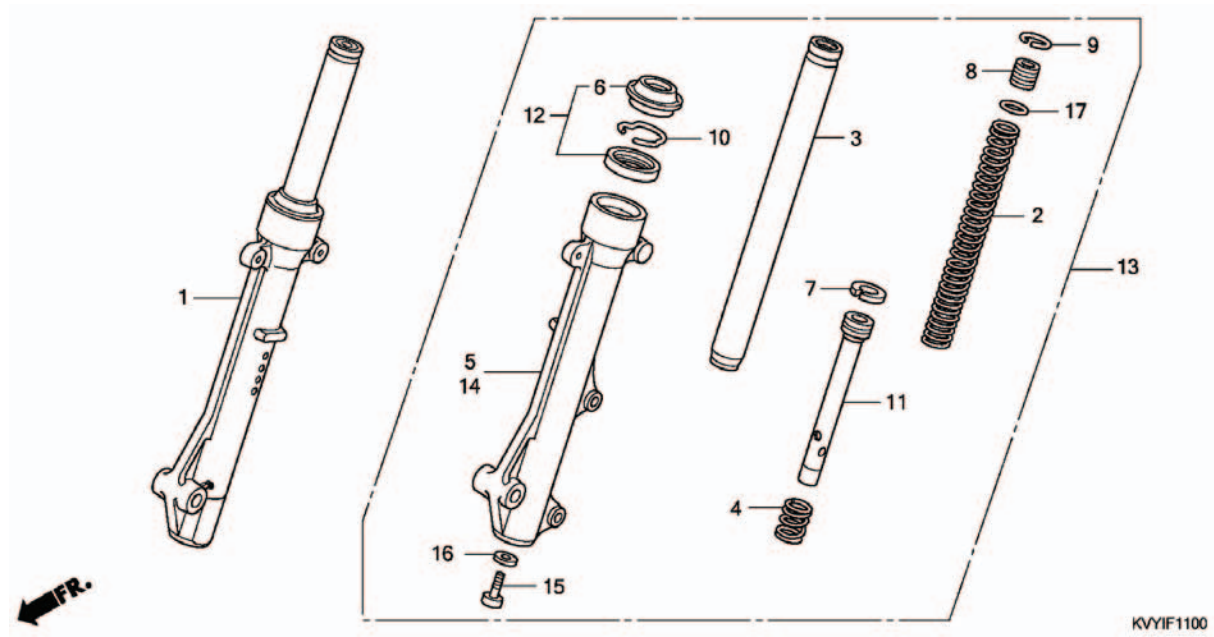

F - 11

Front Fork

Service item	F.R.T.	No.	Part Number	Description	QTY	Notes
1 FORK ASSY., FRONT :RIGHT.....	0.4	1	51400-KVY-871	FORK ASSY., R. FR.	1	
FORK ASSY., FRONT :BOTH.....	0.5	2	51401-KVB-901	SPRING, FR. FORK	2	
2 SPRING, FRONT FORK :LEFT.....	0.6	3	51410-KVB-901	PIPE COMP., FR. FORK	2	
SPRING, FRONT FORK :RIGHT.....	0.6	4	51412-GN5-901	SPRING, REBOUND	2	
SPRING, FRONT FORK :BOTH.....	0.9	5	51420-KVY-871	CASE, R. FR. BOTTOM	1	
3 PIPE, FRONT FORK :LEFT.....	0.7	6	51425-GN5-901	DUST SEAL	2	
PIPE, FRONT FORK :RIGHT.....	0.7	7	51437-KGH-901	RING, PISTON	2	
PIPE, FRONT FORK :BOTH.....	1.2	8	51454-KEV-881	SEAT B, SPRING	2	
5 CASE, BOTTOM :RIGHT.....	0.8	9	51456-KPH-901	RING, STOPPER	2	
CASE, BOTTOM :BOTH.....	1.4	10	51466-065-901	RING, OIL SEAL STOPPER	2	
12 SEAL SET, FRONT FORK :LEFT.....	0.8	11	51470-KVY-901	PIPE, SEAT	2	
SEAL SET, FRONT FORK :RIGHT.....	0.8	12	51490-KGH-901	SEAL SET, FR. FORK	2	
SEAL SET, FRONT FORK :BOTH.....	1.4	13	51500-KVY-871	FORK ASSY., L. FR.	1	
13 FORK ASSY., FRONT :LEFT.....	0.4	14	51520-KVY-871	CASE, L. FR. BOTTOM	1	
FORK ASSY., FRONT :BOTH.....	0.5	15	90116-KV3-701	BOLT, SOCKET, 8MM	2	
14 CASE, BOTTOM :LEFT.....	0.8	16	90544-283-000	WASHER, SPECIAL, 8MM	2	
CASE, BOTTOM :BOTH.....	1.4	17	91356-GM0-003	O-RING	2	