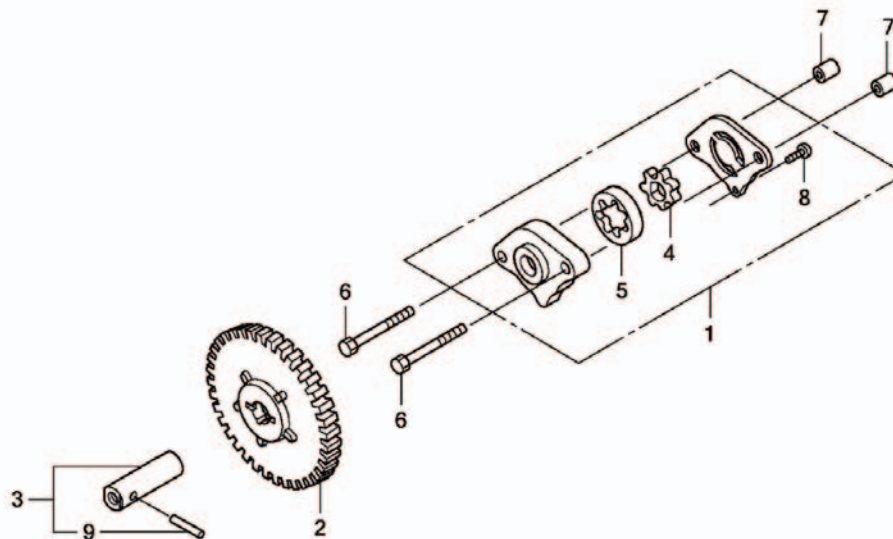

E - 9 Oil Pump

FR. →
KVYIE0900

Service item	F.R.T.	No.	Part Number	Description	QTY	Notes
1 PUMP ASSY., OIL	0.8	1	15100-KVB-900	PUMP ASSY., OIL	1	
2 (3) GEAR, OIL PUMP DRIVEN	0.6	2	15133-KVY-900	GEAR, OIL PUMP DRIVEN (39T)	1	
		3	15135-KVY-900	SHAFT COMP., OIL PUMP	1	
		4	15331-KVB-900	ROTOR, OIL PUMP INNER	1	
		5	15332-KVB-900	ROTOR, OIL PUMP OUTER	1	
		6	90002-GFC-900	BOLT, HEX., 6X30	2	
		7	90702-KFM-900	DOWEL PIN, 8X12	2	
		8	93901-34120	SCREW, TAPPING, 4X8	1	
		9	96220-30168	ROLLER, 3X16.8	1	