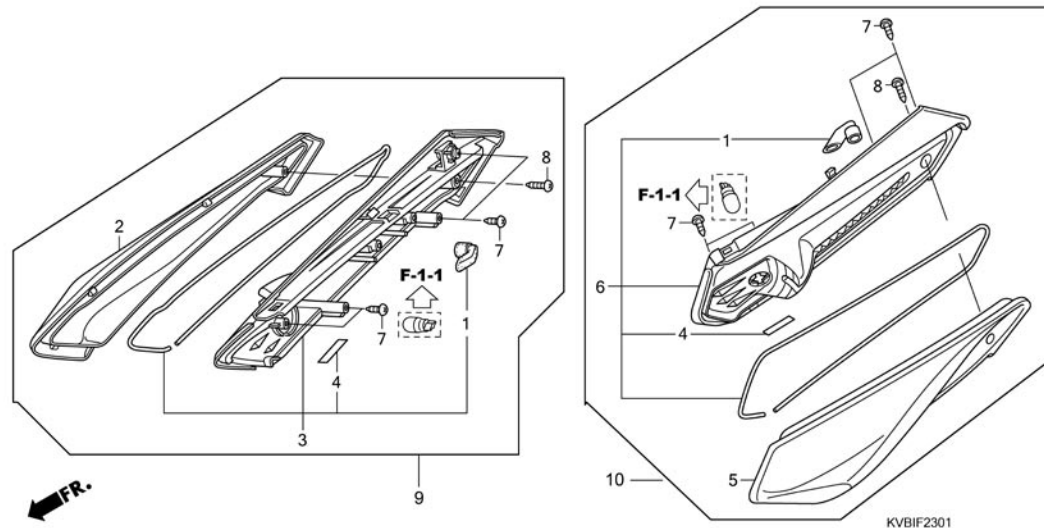

F - 23 Front Winker

Service item	F.R.T.	No.	Part Number	Description	QTY	Notes
2 (1) BASE, WINKER :		1	33113-KVB-T01	PIPE, CP	2	
RIGHT FRONT	0.4	2	33402-KVB-N51	LENS, R. FR. WINKER	1	
BASE, WINKER :BOTH FRONT	0.5	3	33403-KVB-N51	BASE ASSY., R. FR. WINKER	1	
		4	33407-KVB-T00	RUBBER, PROTECTOR	2	
3 SOCKET, WINKER :RIGHT FRONT .	0.3	5	33452-KVB-N51	LENS, L. FR. WINKER	1	
SOCKET, WINKER :BOTH FRONT...	0.3					
		6	33453-KVB-N51	BASE ASSY., L. FR. WINKER	1	
5 (4) BASE, WINKER :LEFT FRONT ..	0.4	7	93903-34320	SCREW, TAPPING, 4X12	8	
BASE, WINKER :BOTH FRONT	0.5	8	93911-24320	SCREW, TAPPING, 4X14 (PO)	2	
		9	33400-KVB-N51	WINKER ASSY, R FR	1	
6 SOCKET, WINKER :LEFT FRONT....	0.3	10	33450-KVB-N51	WINKER ASSY, L FR	1	
SOCKET, WINKER :BOTH FRONT...	0.3					
7 BULB, WINKER :FRONT.....	0.3					
.NOTE: Same time for two units						
BULB, WINKER :FOR 1 VEHICLE....	0.4					