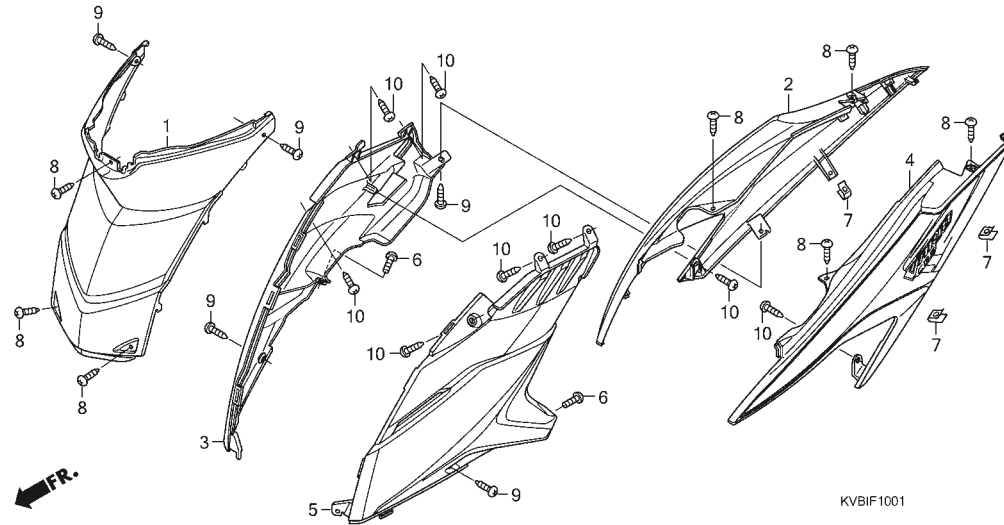

F - 10 Body Cover

Service item	F.R.T.	No.	Part Number	Description	QTY	Notes
1 COVER, BODY :CENTER.....	0.2	1	80151-KVB-N50	COVER, CENTER *NH1* BLACK	1	
2 COVER, BODY SIDE :RIGHT.....	0.6	2	83500-KVB-N50AFB	COVER SET, R. BODY (WL)		
COVER, BODY SIDE :BOTH.....	0.8			*NHB12M* AFFINITY BLACK METALLIC	1	
3 COVER, BODY SIDE :LEFT.....	0.7		83500-KVB-N50PFW	*NH341P*..... PEARL FADELESS WHITE	(1)	
COVER, BODY SIDE :BOTH.....	0.8		83500-KVB-N50DSM	*NHA30M* DIGITAL SILVER METALLIC	(1)	
4 COVER, BODY :REAR.....	0.1		83500-KVB-N50CSR	*R333C* CANDY SCARLET RED	(1)	
5 COVER, REAR UNDER.....	0.1		83500-KVB-N50POV	*P101P* PEARL ODYSSEY VIOLET	(1)	
		3	83520-KVB-T00ZA	COVER, R. BODY SIDE *NH1* BLACK	1	
		4	83600-KVB-N50AFB	COVER SET, L. BODY (WL)		
				NHB12M AFFINITY BLACK METALLIC	1	
			83600-KVB-N50PFW	*NH341P*..... PEARL FADELESS WHITE	(1)	
			83600-KVB-N50DSM	*NHA30M* DIGITAL SILVER METALLIC	(1)	
			83600-KVB-N50CSR	*R333C* CANDY SCARLET RED	(1)	
			83600-KVB-N50POV	*P101P* PEARL ODYSSEY VIOLET	(1)	
		5	83620-KVB-T00ZA	COVER, L. BODY SIDE *NH1* BLACK	1	
		6	90114-KW7-900	SCREW, VISOR SETTING	2	
		7	90302-GW3-980	NUT, SPRING, 4MM	3	
		8	93903-24380	SCREW, TAPPING, 4X12	7	
		9	93903-24480	SCREW, TAPPING, 4X16	5	
		10	93903-34320	SCREW, TAPPING, 4X12	8	