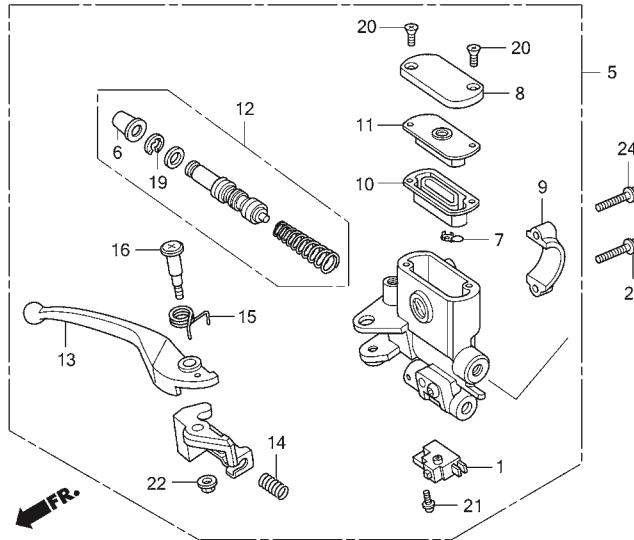

F - 4 Fr. Brake Master Cylinder

Service item	F.R.T.	No.	Part Number	Description	QTY	Notes
1 SWITCH, FRONT STOP.....	0.2	1	35340-KWB-601	SWITCH ASSY., FR. STOP	1	
SWITCH, STOP :BOTH.....	0.4	2	45126-KVB-N50	HOSE COMP., FR. BRAKE	1	
2 HOSE, FRONT BRAKE.....	0.8	3	45156-KVB-T00	CLAMPER A, BRAKE HOSE	1	
.INCLUDES: Bleed brakes		4	45157-KVB-T00	CLAMPER B, BRAKE HOSE	1	
6 CYLINDER, FRONT BRAKE MASTER.....	0.6	5	45500-KVB-N60 45500-KVB-T40	CYLINDER ASSY., FR. MASTER CYLINDER ASSY., FR. MASTER	1	
.INCLUDES: Bleed brakes		6	45504-410-003	BOOT COMP.	1	
10 DIAPHRAGM, FRONT BRAKE MASTER CYLINDER.....	0.1	7	45512-MA6-006	PROTECTOR	1	
12 PISTON SET, FRONT BRAKE MASTER.....	0.6	8	45513-GW0-911	CAP, MASTER CYLINDER	1	
.INCLUDES: Bleed brakes		9	45517-GW0-751	HOLDER, MASTER CYLINDER	1	
13 LEVER, HANDLE :RIGHT.....	0.2	10	45520-GW0-911	DIAPHRAGM	1	
LEVER, HANDLE :BOTH.....	0.4	11	45521-GW0-911	PLATE, DIAPHRAGM	1	
		12	45530-KVY-911	CYLINDER SET, MASTER	1	
		13	53175-KVG-A21	LEVER, R. STEERING HANDLE	1	
		14	53198-GBL-870	SPRING, RETURN	1	
		15	53199-KVG-910	SPRING, BRAKE LEVER RETURN	1	
		16	90114-KVG-911	BOLT, HANDLE LEVER	1	
		17	90145-KPH-B30	BOLT, OIL, 10X22	2	
		18	90545-300-000	WASHER, OIL BOLT	4	
		19	90651-MA5-671	CIRCLIP	1	
		20	93600-04012-1G	SCREW, FLAT, 4X12	2	
		21	93893-04012-17	SCREW-WASHER, 4X12	1	
		22	94050-06000	NUT, FLANGE, 6MM	1	
		23	95701-06012-00	BOLT, FLANGE, 6X12	1	
		24	95701-06022-00	BOLT, FLANGE, 6X22	2	
		25	95701-06014-00	BOLT, FLANGE, 6X14	1	