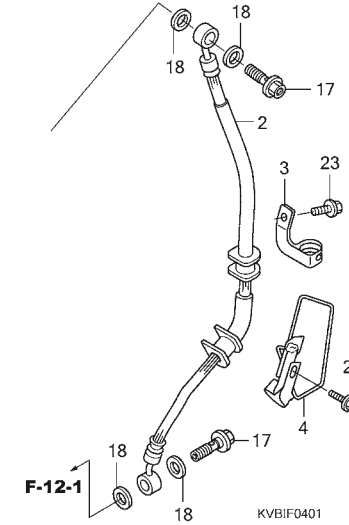

F - 4 Fr. Brake Master Cylinder

Service item	F.R.T.	No.	Part Number	Description	QTY	Notes
1 SWITCH, FRONT STOP.....	0.2	1	35340-KWB-601	SWITCH ASSY., FR. STOP	1	
SWITCH, STOP :BOTH.....	0.4	2	45126-KVB-N50	HOSE COMP., FR. BRAKE	1	
2 HOSE, FRONT BRAKE.....	0.8	3	45156-KVB-T00	CLAMPER A, BRAKE HOSE	1	
.INCLUDES: Bleed brakes		4	45157-KVB-T00	CLAMPER B, BRAKE HOSE	1	
6 CYLINDER, FRONT BRAKE MASTER.....	0.6	5	45500-KVB-N60 45500-KVB-T40	CYLINDER ASSY., FR. MASTER CYLINDER ASSY., FR. MASTER	1	
.INCLUDES: Bleed brakes		6	45504-410-003	BOOT COMP.	1	
10 DIAPHRAGM, FRONT BRAKE MASTER CYLINDER.....	0.1	7	45512-MA6-006	PROTECTOR	1	
12 PISTON SET, FRONT BRAKE MASTER.....	0.6	8	45513-GW0-911	CAP, MASTER CYLINDER	1	
.INCLUDES: Bleed brakes		9	45517-GW0-751	HOLDER, MASTER CYLINDER	1	
13 LEVER, HANDLE :RIGHT.....	0.2	10	45520-GW0-911	DIAPHRAGM	1	
LEVER, HANDLE :BOTH.....	0.4	11	45521-GW0-911	PLATE, DIAPHRAGM	1	
		12	45530-KVY-911	CYLINDER SET, MASTER	1	
		13	53175-KVG-A21	LEVER, R. STEERING HANDLE	1	
		14	53198-GBL-870	SPRING, RETURN	1	
		15	53199-KVG-910	SPRING, BRAKE LEVER RETURN	1	
		16	90114-KVG-911	BOLT, HANDLE LEVER	1	
		17	90145-KPH-B30	BOLT, OIL, 10X22	2	
		18	90545-300-000	WASHER, OIL BOLT	4	
		19	90651-MA5-671	CIRCLIP	1	
		20	93600-04012-1G	SCREW, FLAT, 4X12	2	
		21	93893-04012-17	SCREW-WASHER, 4X12	1	
		22	94050-06000	NUT, FLANGE, 6MM	1	
		23	95701-06012-00	BOLT, FLANGE, 6X12	1	
		24	95701-06022-00	BOLT, FLANGE, 6X22	2	
		25	95701-06014-00	BOLT, FLANGE, 6X14	1	